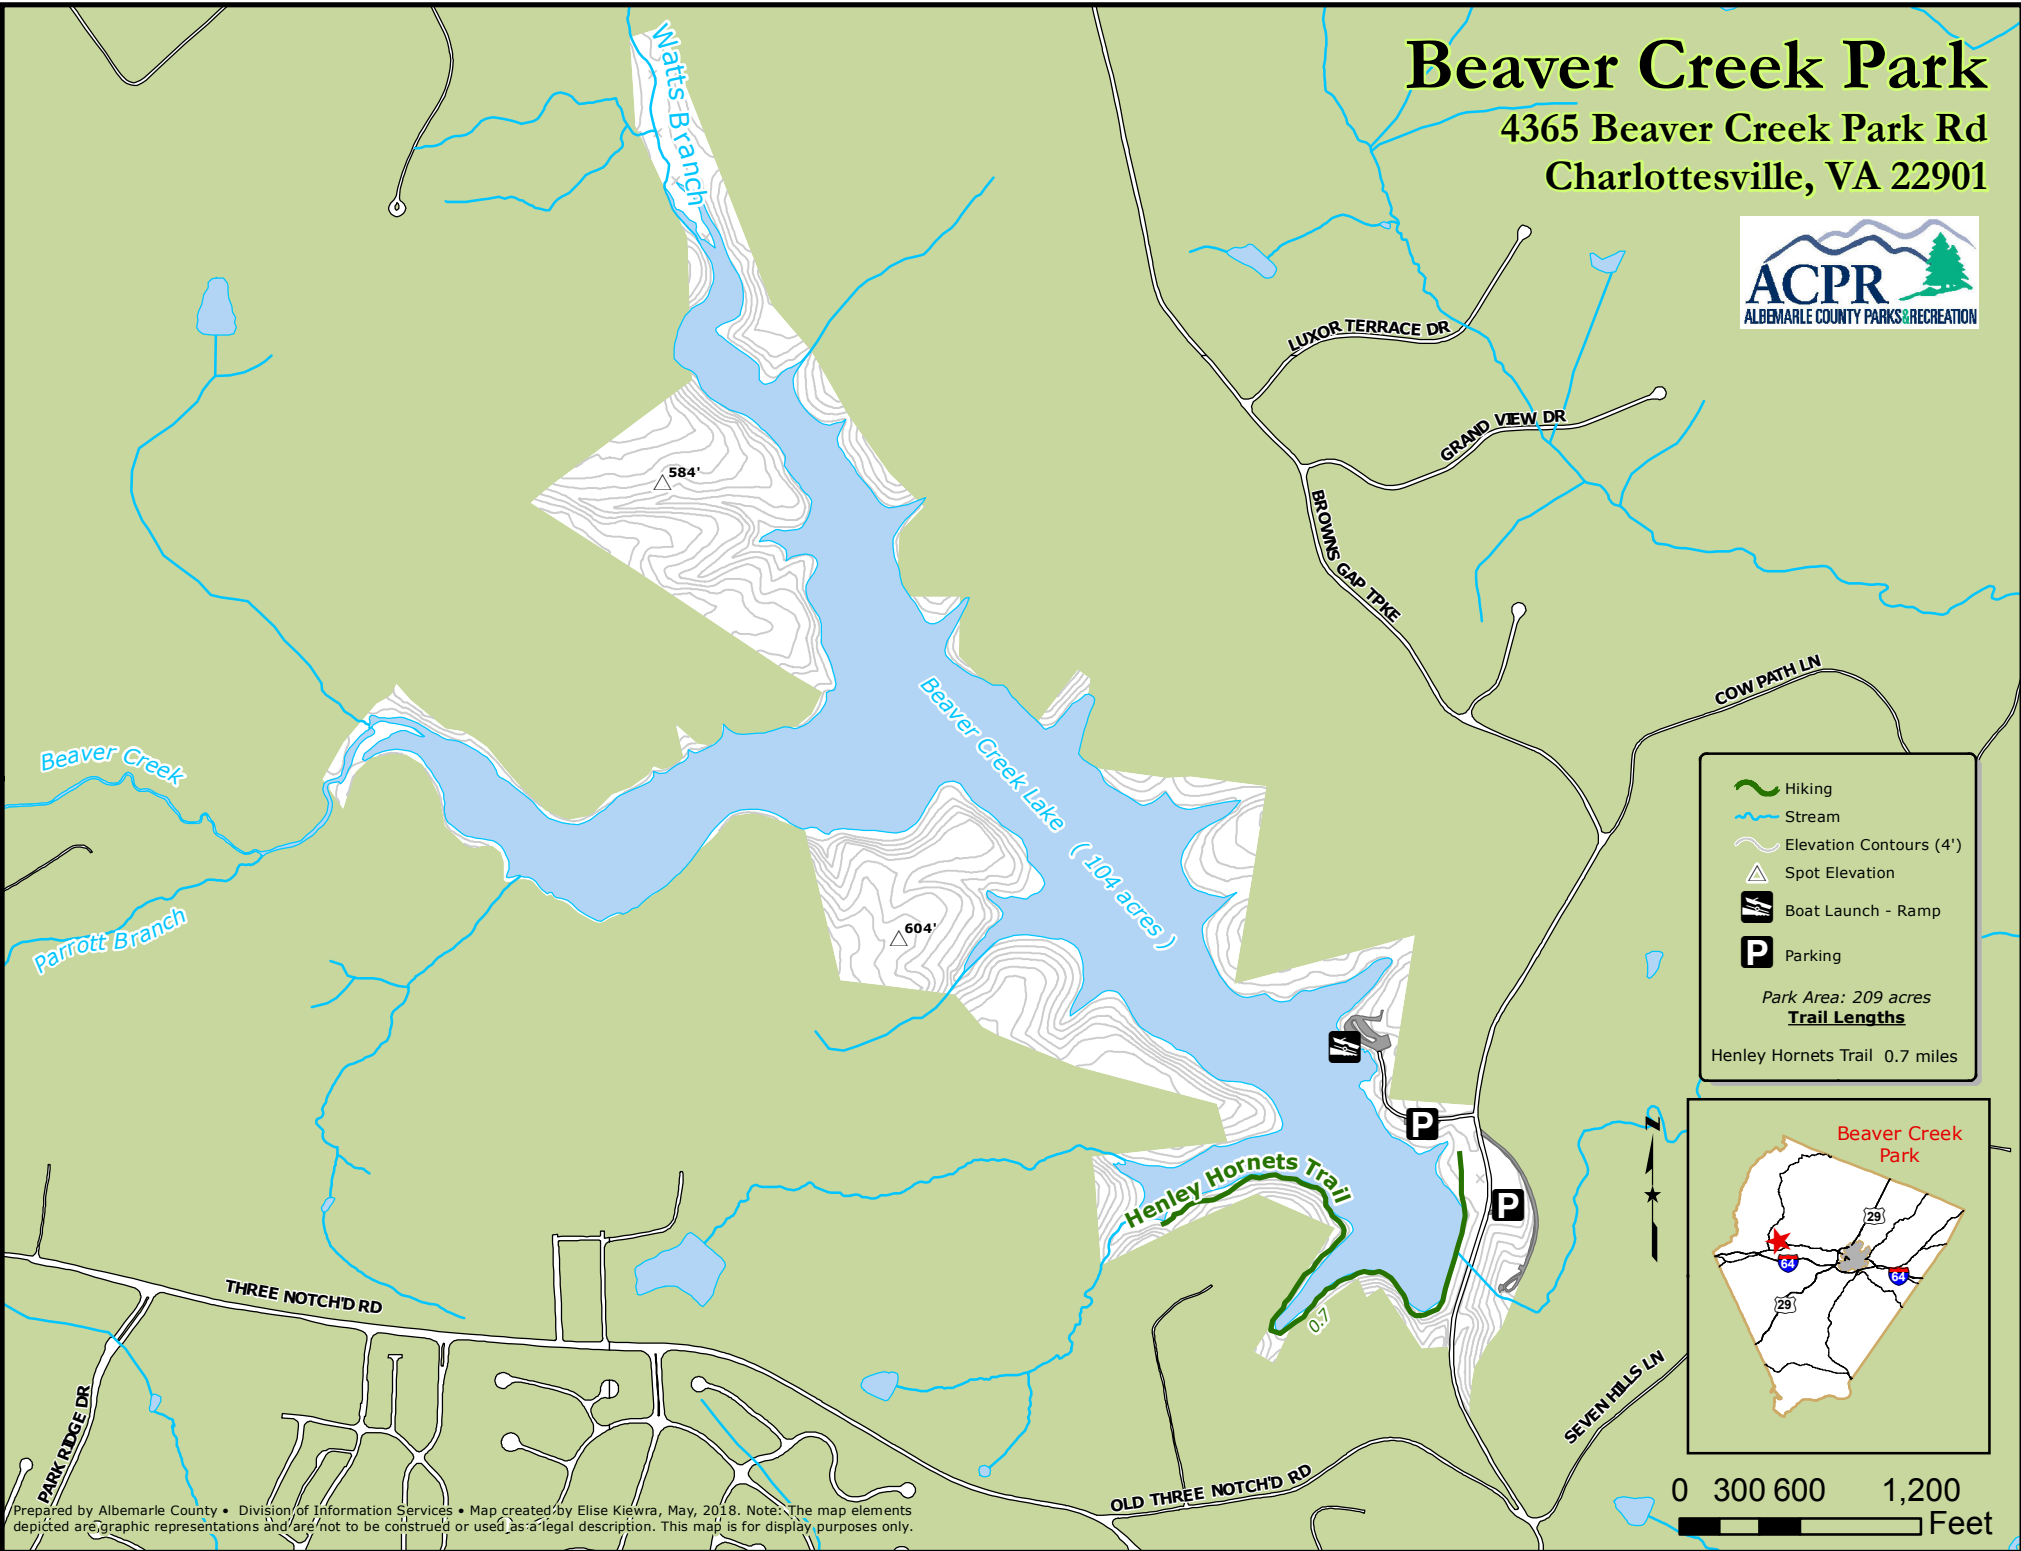

Beaver Creek Park

4365 Beaver Creek Park Rd
Charlottesville, VA 22901