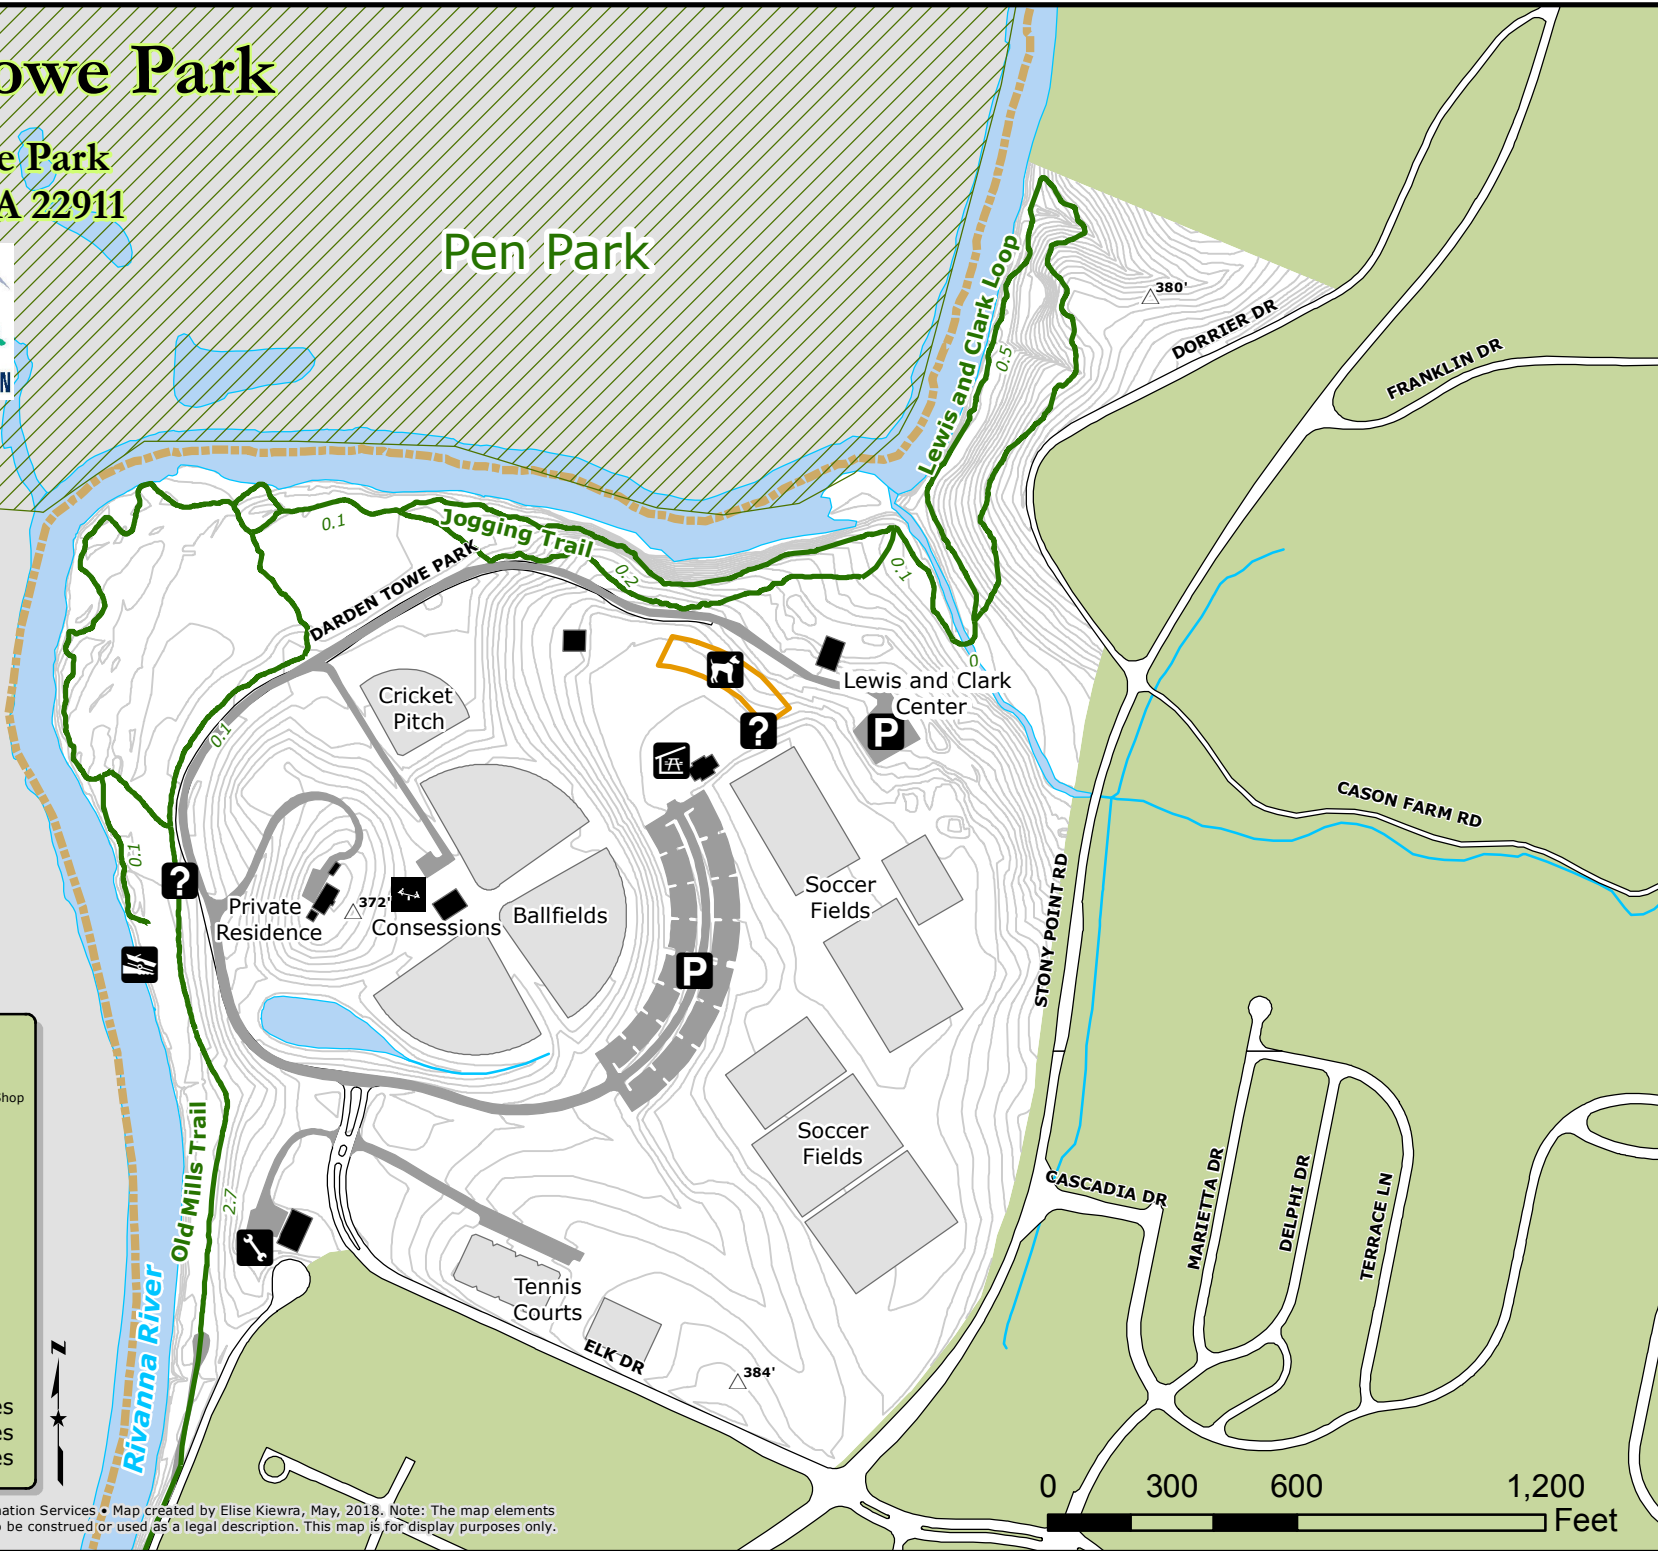

Darden Towe Park

1445 Darden Towe Park
Charlottesville, VA 22911

Pen Park

City of
Charlottesville

	Hiking, Biking		Kiosk
	Elevation Contours (4')		Maintenance Shop
	Stream		Parking
	Spot Elevation		Playground
	Dog Park		Shelter
	Athletic Fields		
	City Boundary		
	County Boundary		
	Boat Launch - Ramp		
	Dog Park		

Park Area: 113 acres

Trail Lengths

Old Mills Trail	2.7 miles
Jogging Trail	0.8 miles
Lewis and Clark Loop	0.5 miles

Prepared by Albemarle County • Division of Information Services • Map created by Elise Kiewra, May, 2018. Note: The map elements depicted are graphic representations and are not to be construed or used as a legal description. This map is for display purposes only.