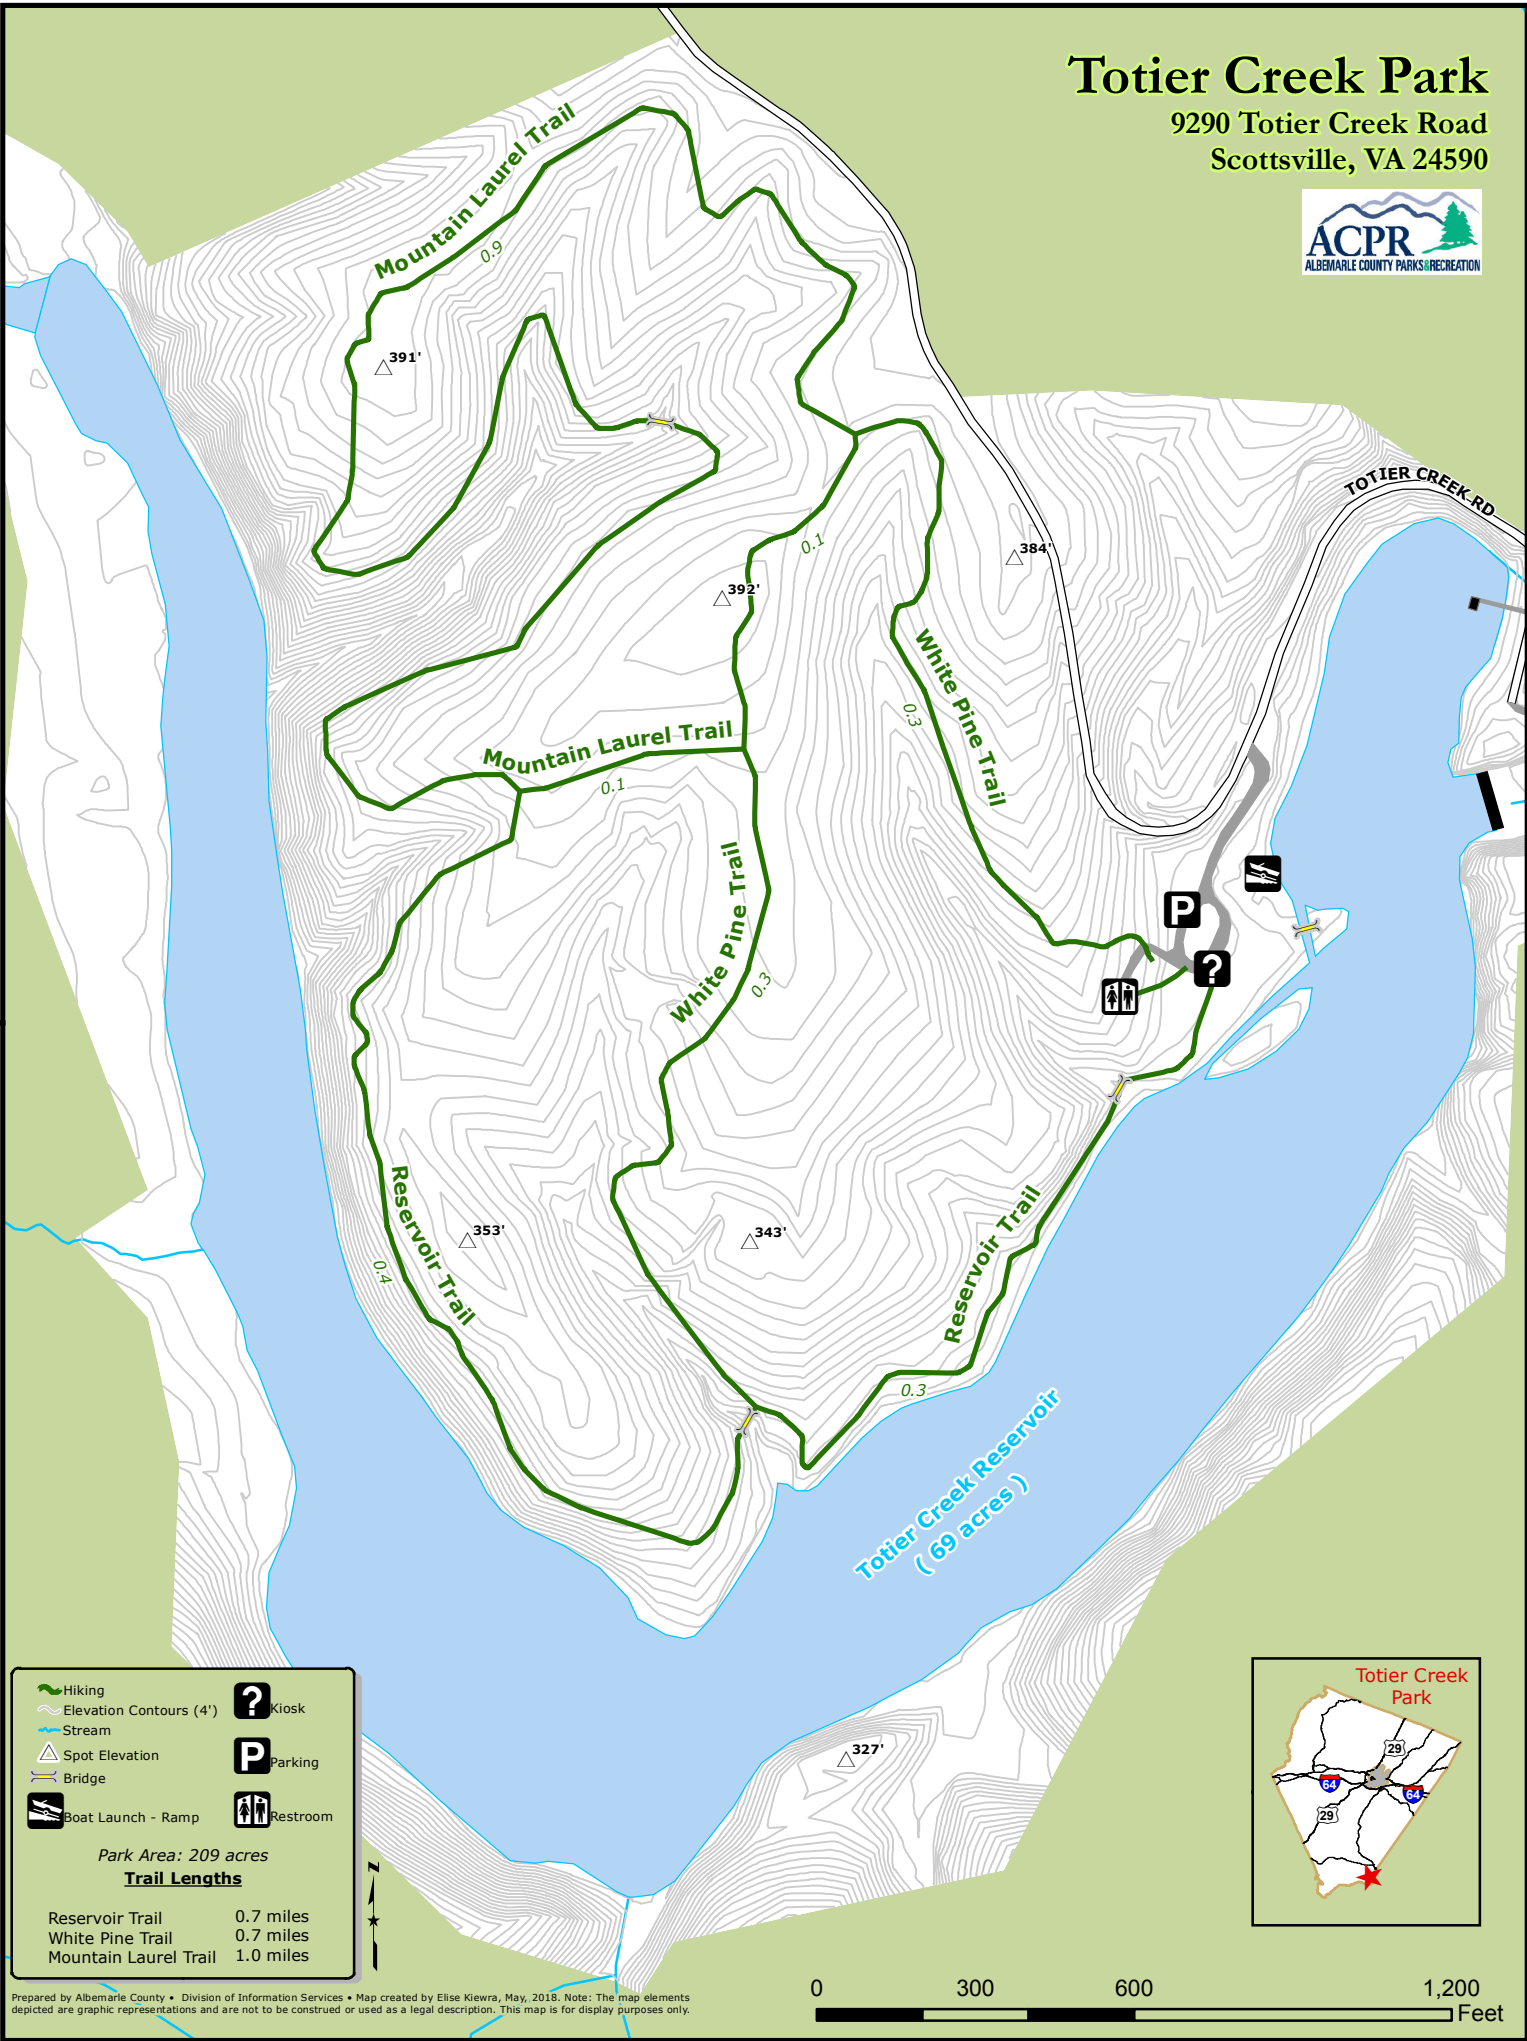

Totier Creek Park

9290 Totier Creek Road
Scottsville, VA 24590

Hiking	Kiosk
Elevation Contours (4')	Parking
Stream	Restroom
Spot Elevation	
Bridge	
Boat Launch - Ramp	

Park Area: 209 acres

Trail Lengths

Reservoir Trail	0.7 miles
White Pine Trail	0.7 miles
Mountain Laurel Trail	1.0 miles