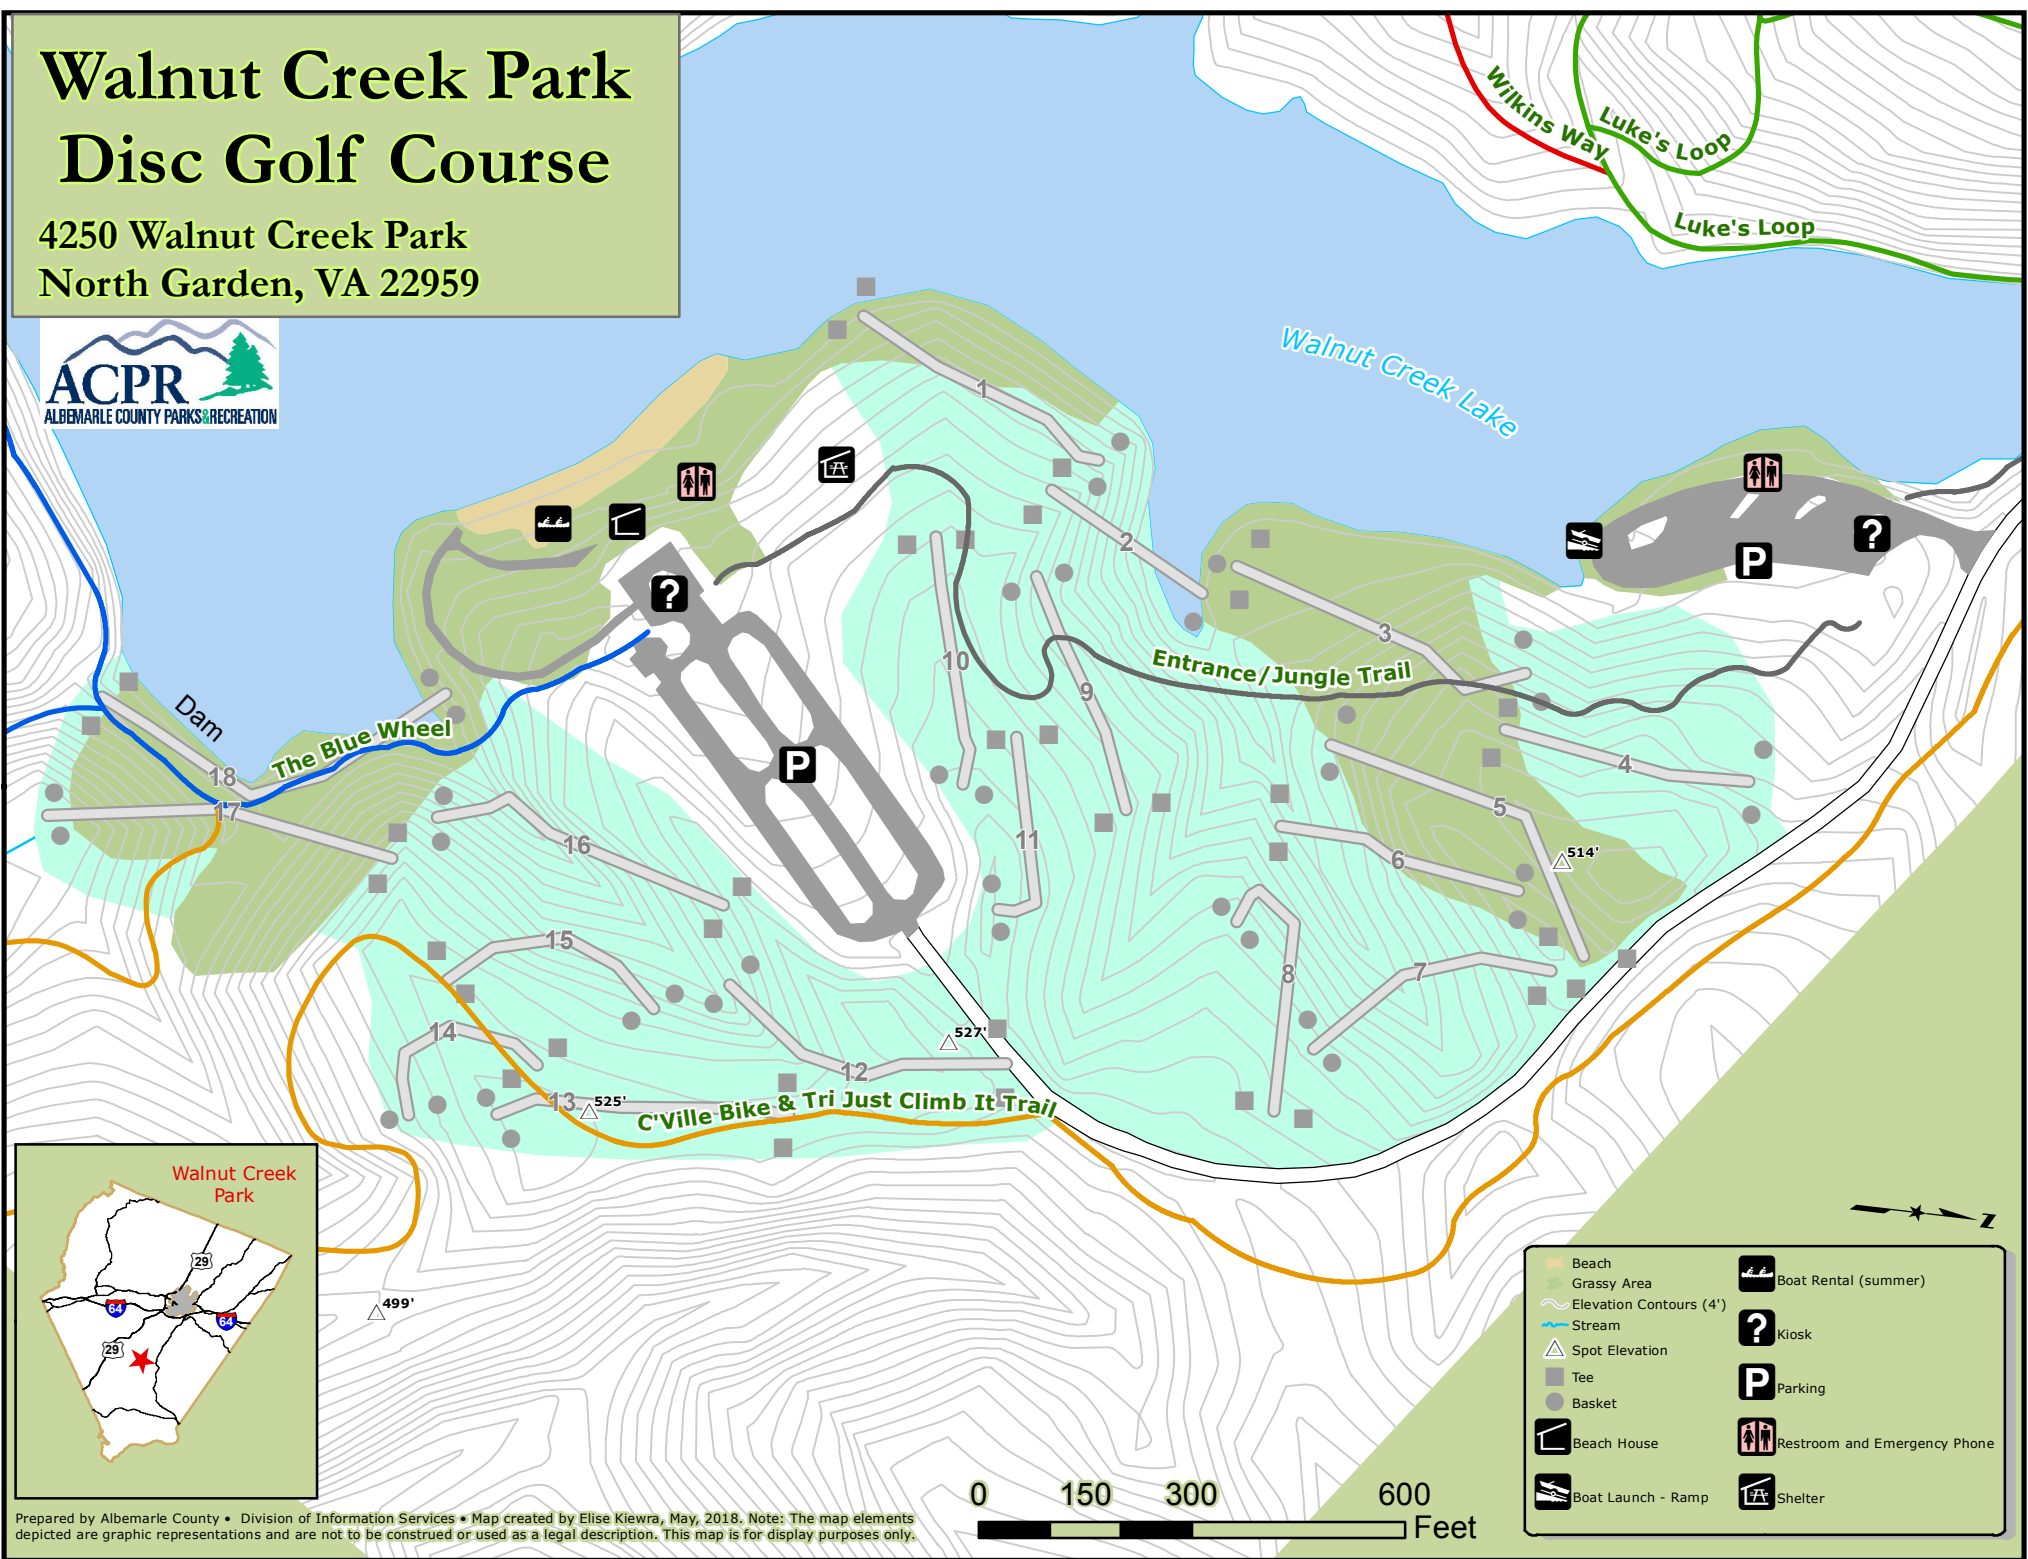

Walnut Creek Park Disc Golf Course

4250 Walnut Creek Park
North Garden, VA 22959

- | | |
|-------------------------|------------------------------|
| Beach | Boat Rental (summer) |
| Grassy Area | Kiosk |
| Elevation Contours (4') | Parking |
| Stream | Restroom and Emergency Phone |
| Spot Elevation | Shelter |
| Tee | |
| Basket | |
| Beach House | |
| Boat Launch - Ramp | |

Prepared by Albemarle County • Division of Information Services • Map created by Elise Kiewra, May, 2018. Note: The map elements depicted are graphic representations and are not to be construed or used as a legal description. This map is for display purposes only.