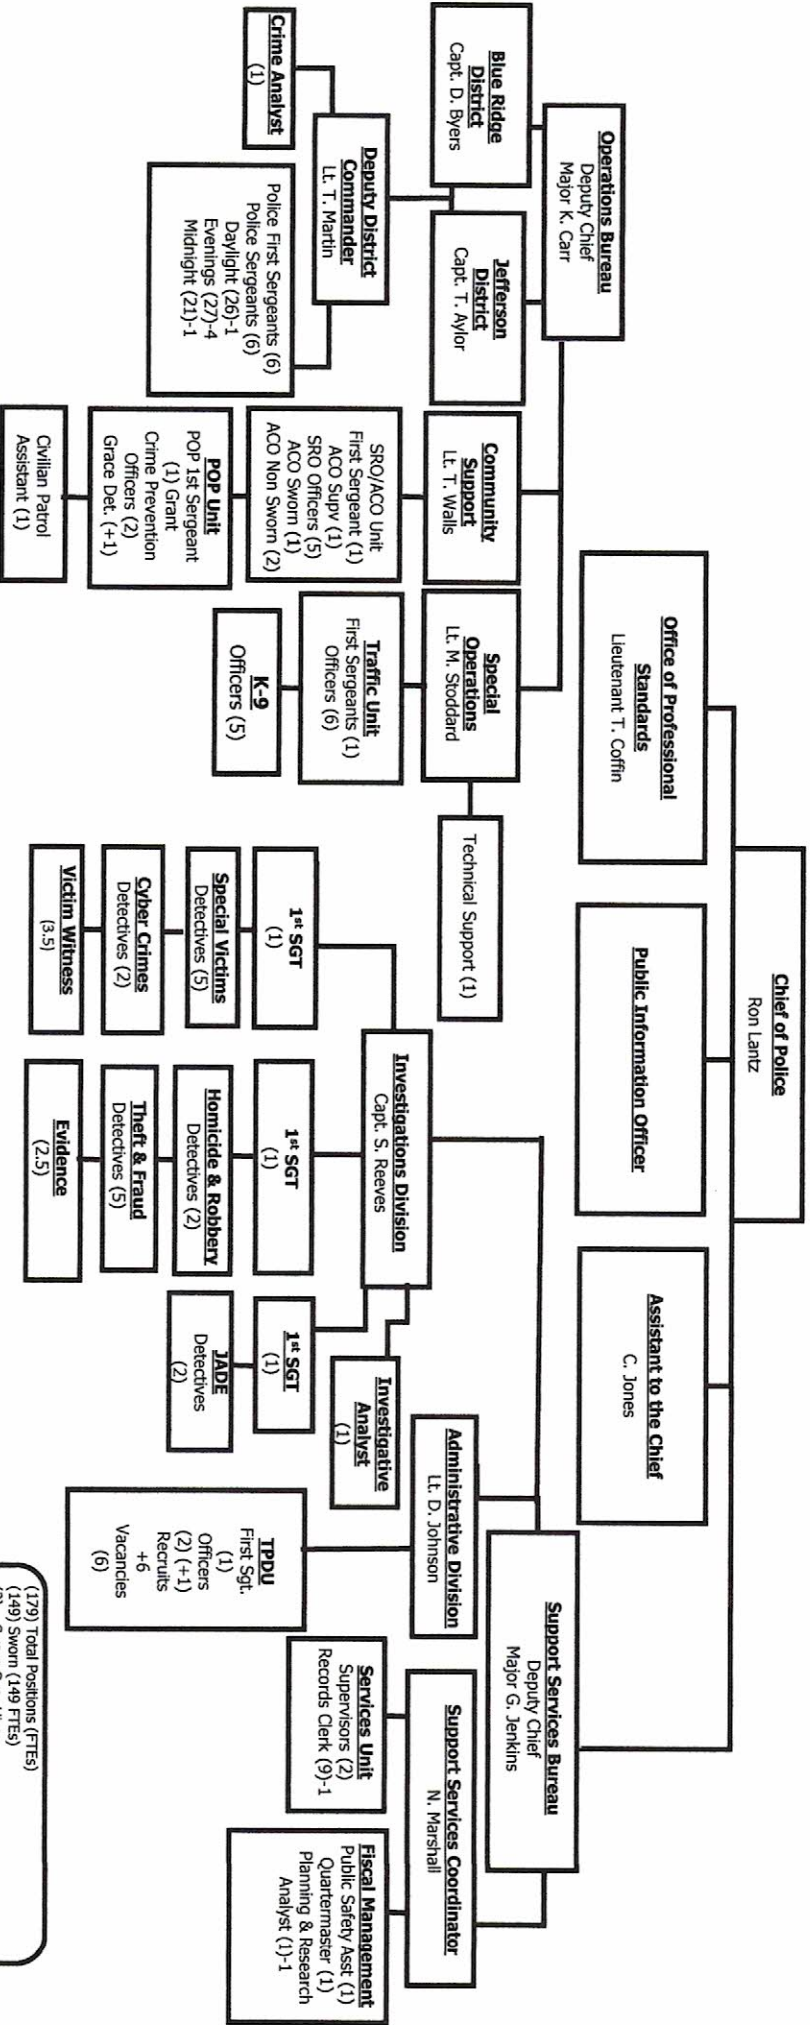

# Albemarle County Police Department

8/15/2019

(179) Total Positions (FTEs)  
 (149) Sworn (149 FTEs)  
 (2) Sworn Over Hires  
 (2) Sworn ACO  
 (25.5) Non-Sworn (25.5) FTEs  
 (2.5) Non Sworn Grant Positions (2.5 FTEs)  
 Note: (5)-1 means the unit is authorized 5 positions and is down 1. A+1 would mean the unit is over by 1.