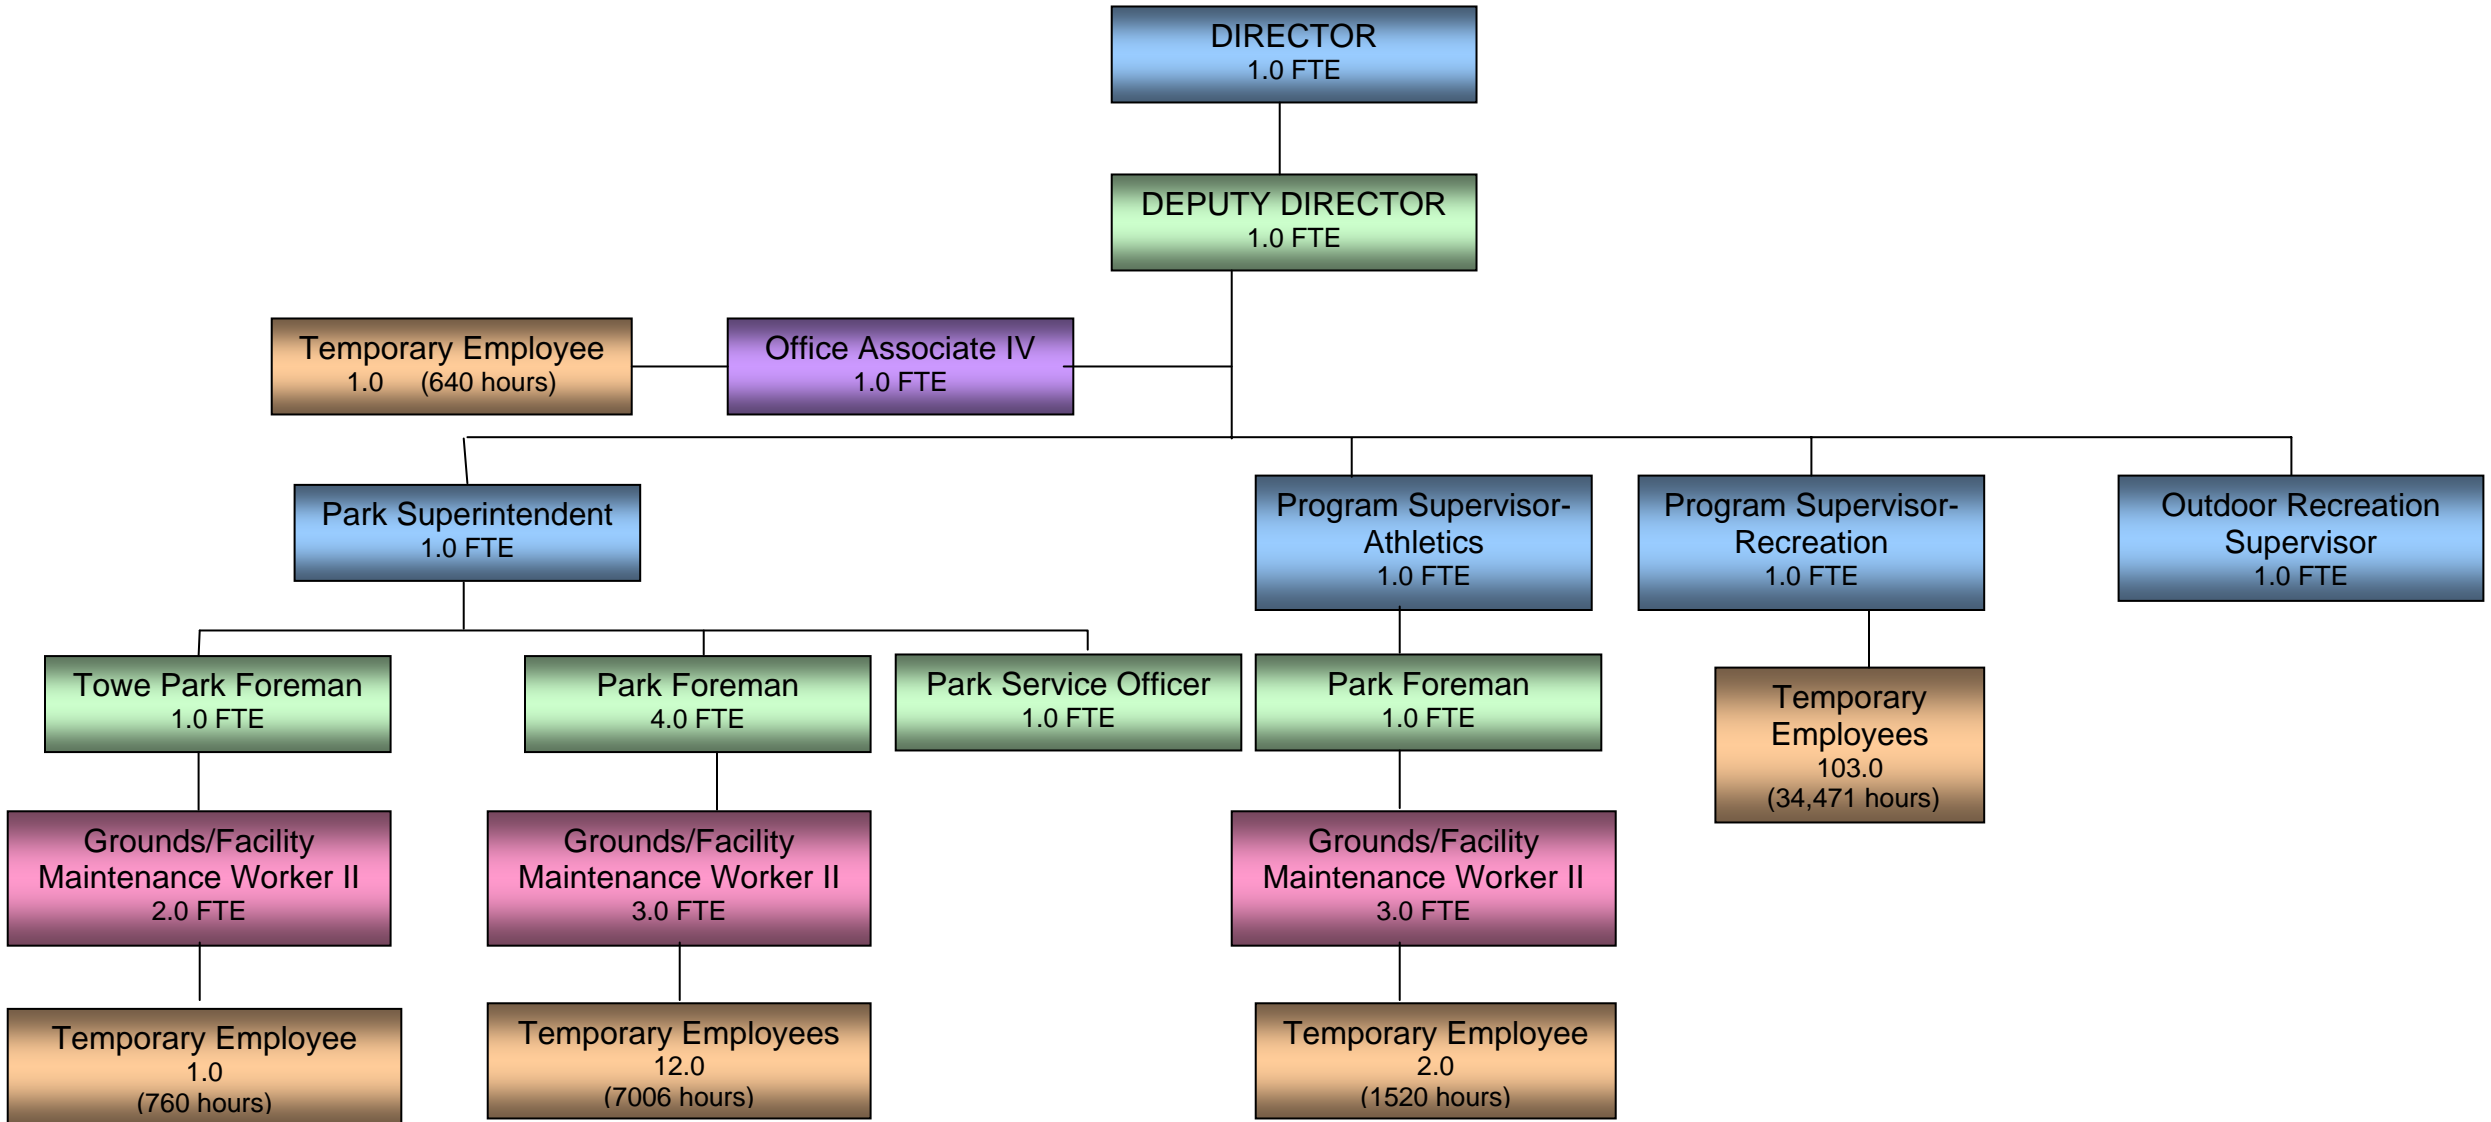

Albemarle County Parks & Recreation Department Organizational Chart

Fiscal Year 2007/08