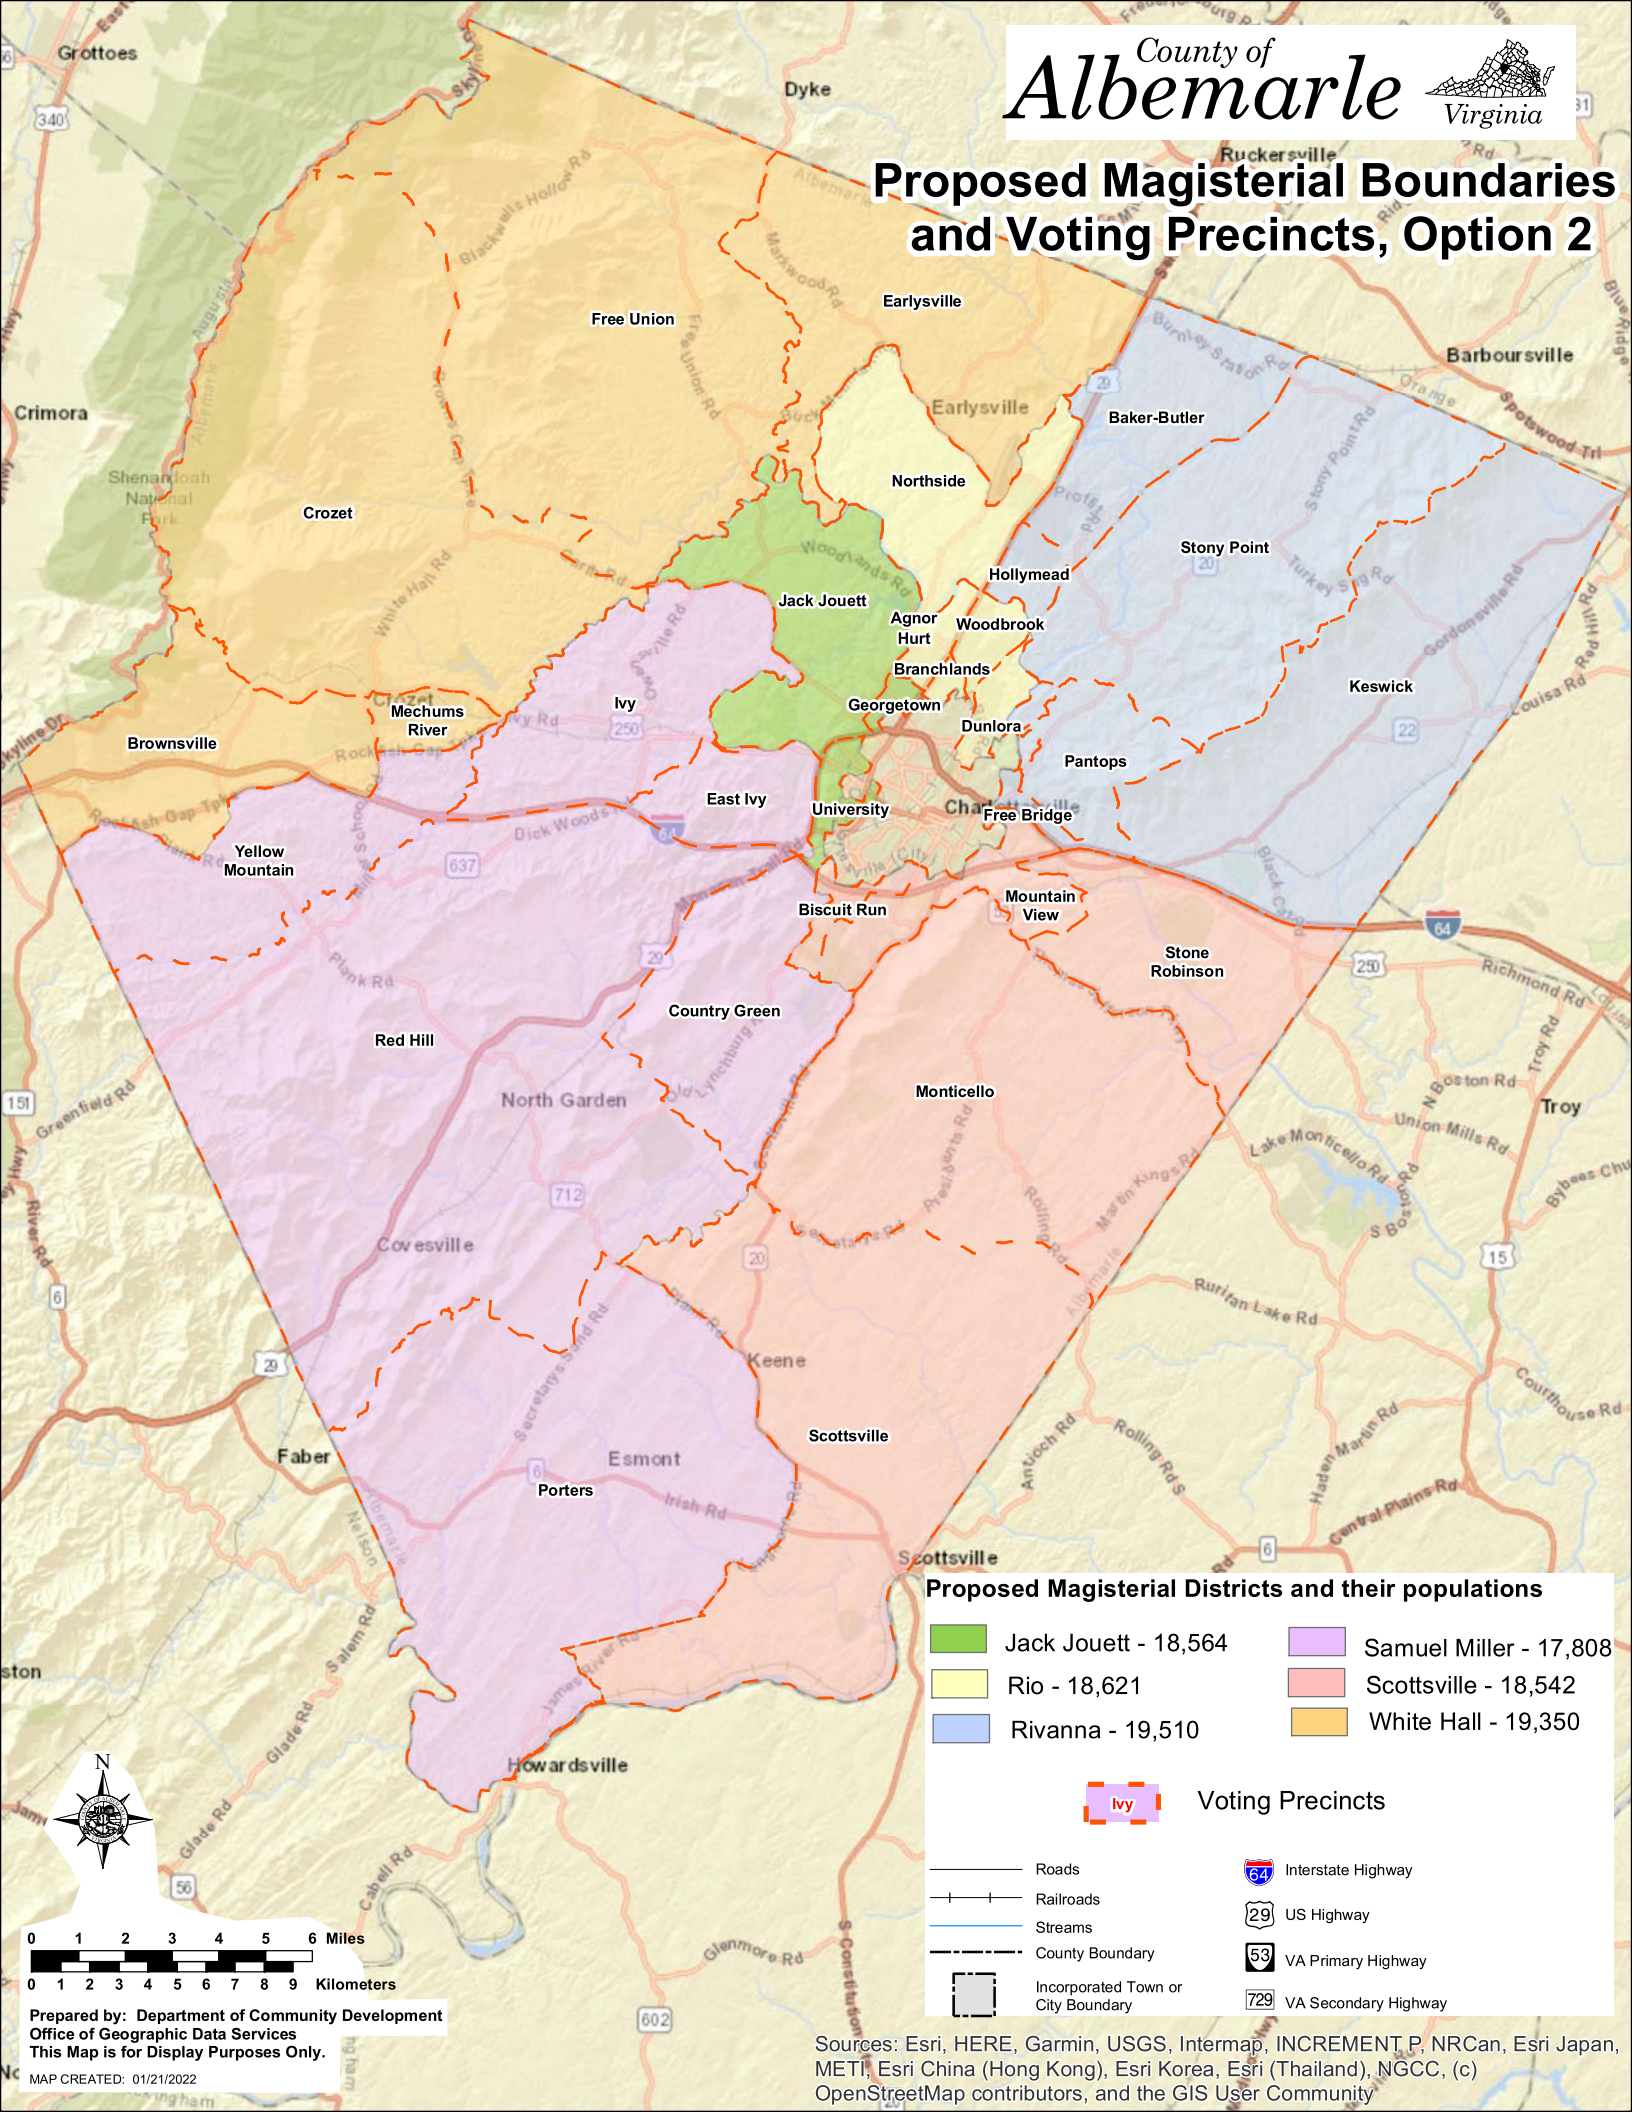

Proposed Magisterial Boundaries and Voting Precincts, Option 2

Proposed Magisterial Districts and their populations

■ Jack Jouett - 18,564	■ Samuel Miller - 17,808
■ Rio - 18,621	■ Scottsville - 18,542
■ Rivanna - 19,510	■ White Hall - 19,350

- Ivy Voting Precincts
- Roads
 - Railroads
 - Streams
 - County Boundary
 - Incorporated Town or City Boundary
 - Interstate Highway
 - US Highway
 - VA Primary Highway
 - VA Secondary Highway

0 1 2 3 4 5 6 Miles
 0 1 2 3 4 5 6 7 8 9 Kilometers

Prepared by: Department of Community Development
 Office of Geographic Data Services
 This Map is for Display Purposes Only.
 MAP CREATED: 01/21/2022

Sources: Esri, HERE, Garmin, USGS, Intermap, INCREMENT P, NRCan, Esri Japan, METI, Esri China (Hong Kong), Esri Korea, Esri (Thailand), NGCC, (c) OpenStreetMap contributors, and the GIS User Community