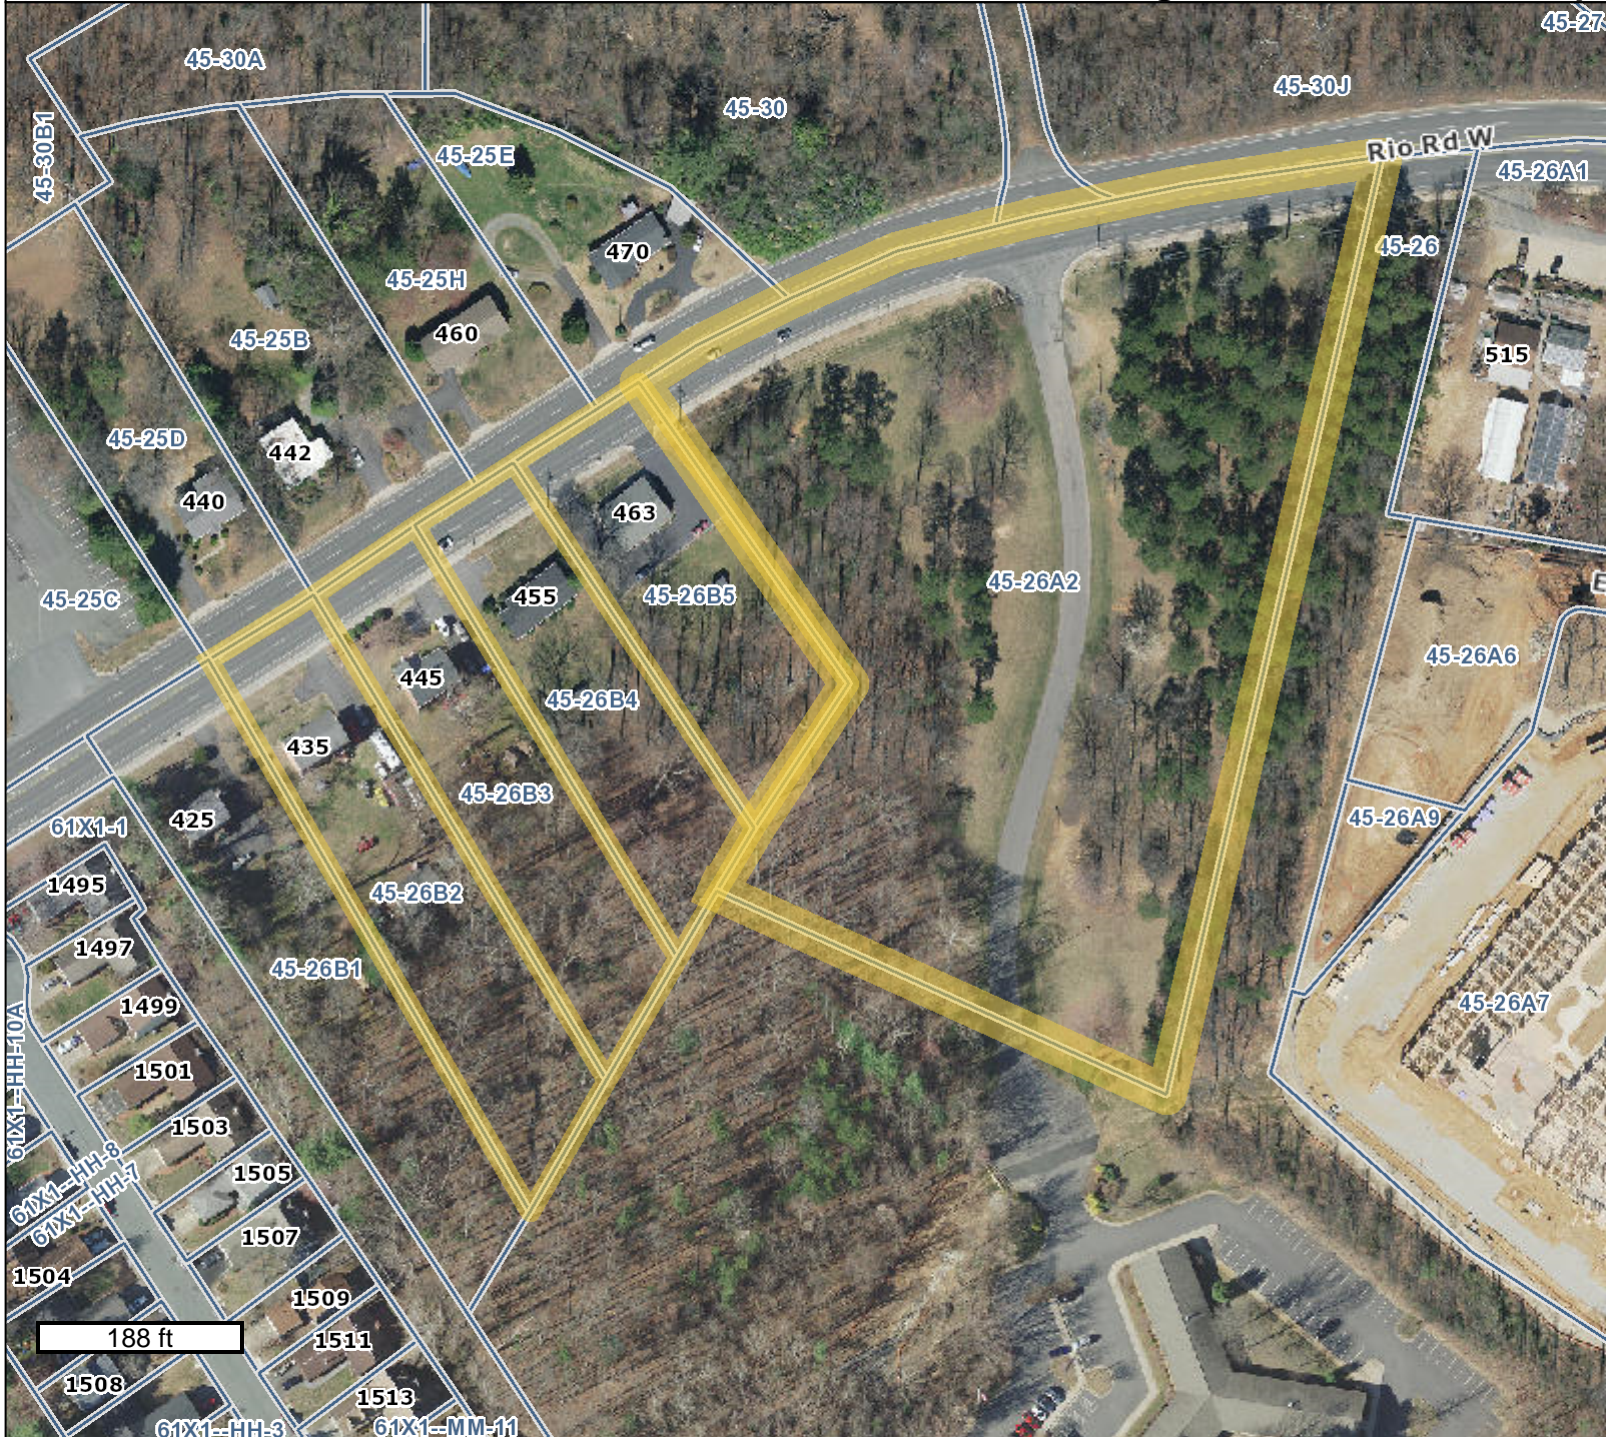

Attachment 1 - ZMA2021-00011 The Heritage on Rio - Location Map

Legend
 (Note: Some items on map may not appear in legend)

- Parcel Info
 Parcels

GIS-Web
 Geographic Data Services
www.albemarle.org/gis
 (434) 296-5832