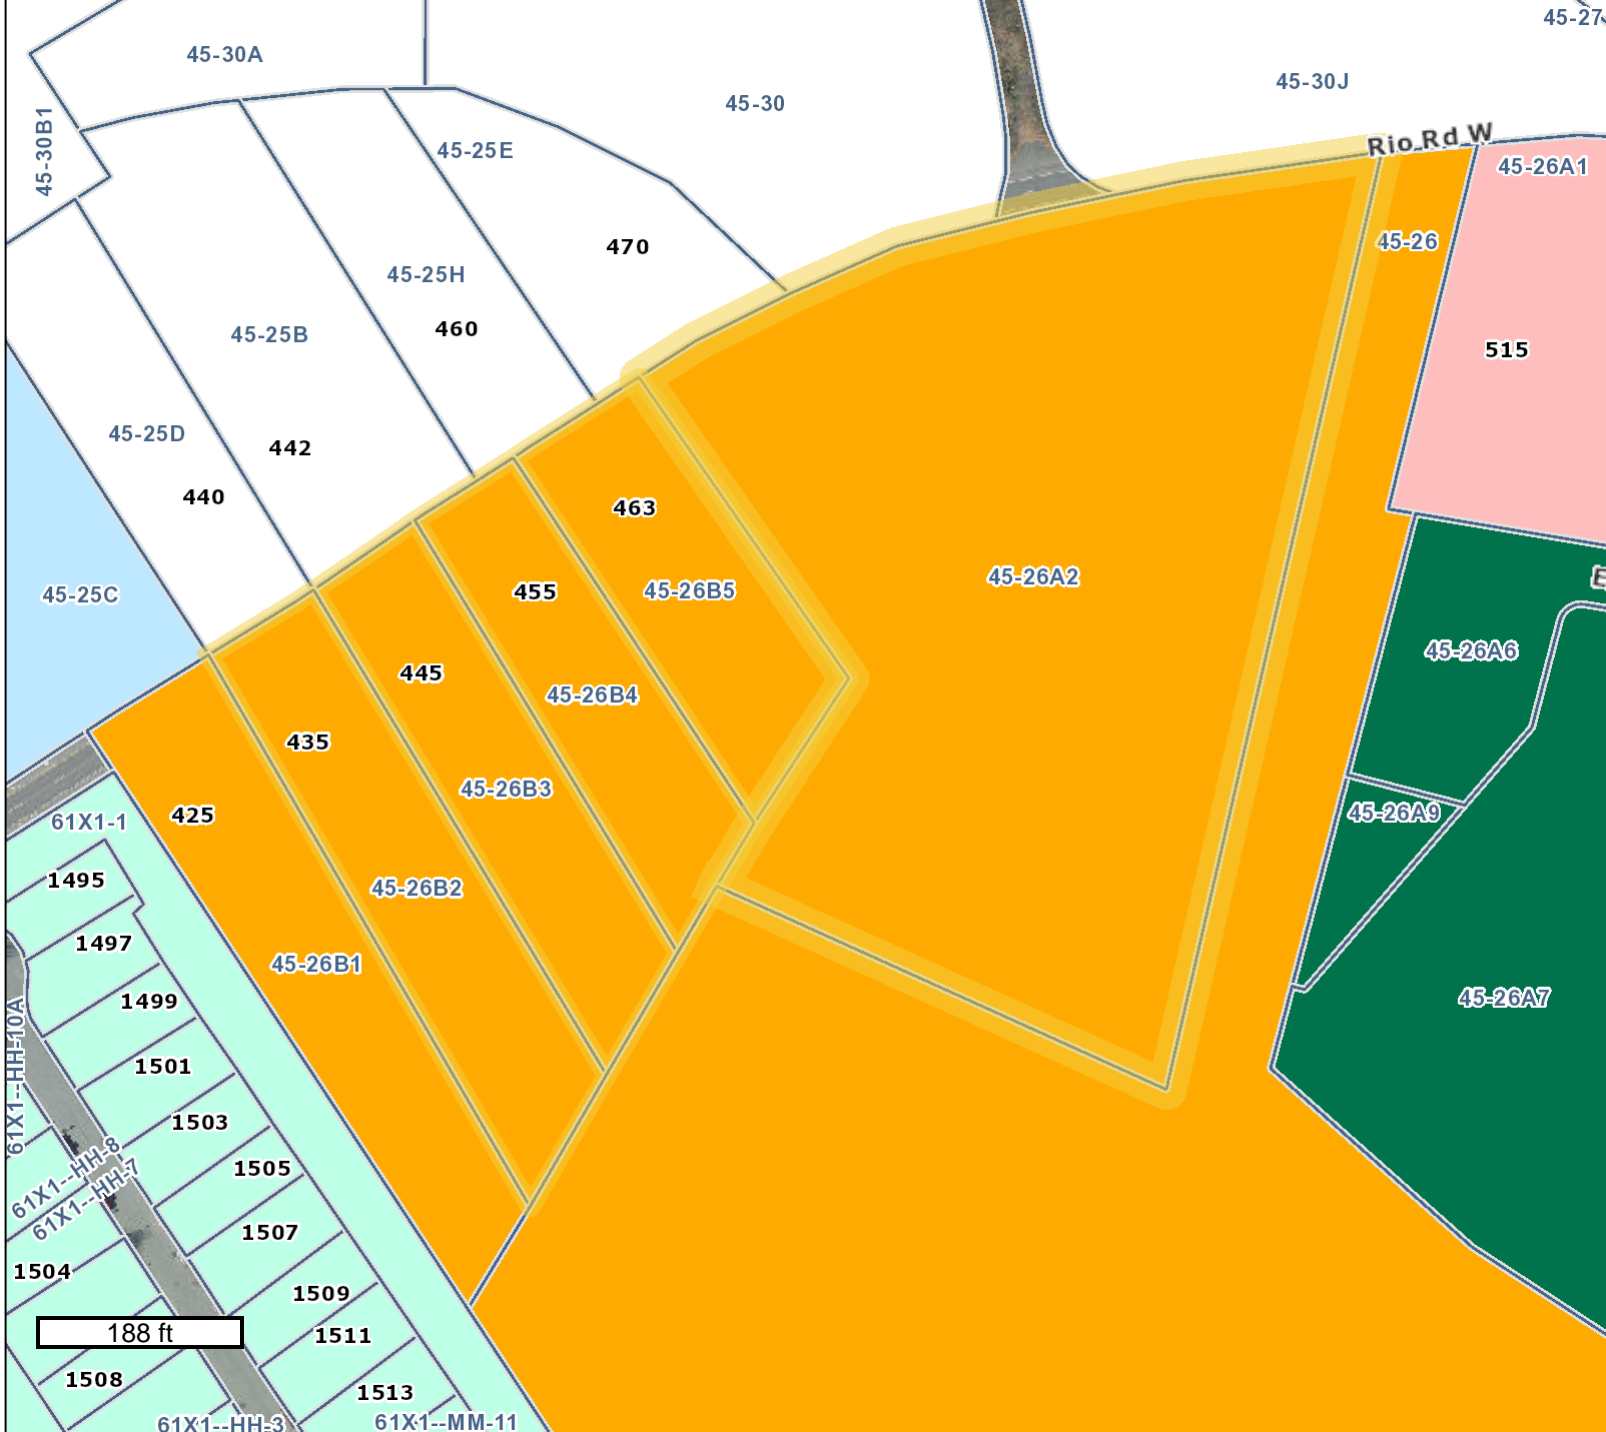

# Attachment 2 - ZMA2021-00011 The Heritage on Rio - Zoning Map

## Legend

(Note: Some items on map may not appear in legend)

- Parcel Info**
- Parcels
- Zoning Info**
- Zoning Classifications**
- Rural Areas
  - Village Residential
  - R1 Residential
  - R2 Residential
  - R4 Residential
  - R6 Residential
  - R10 Residential
  - R15 Residential
  - Planned Unit Development
  - Planned Residential Development
  - Neighborhood Model District
  - Monticello Historic District
  - C1 Commercial
  - Commercial Office
  - Highway Commercial
  - Planned Development Shopping Ctr.
  - Planned Development Mixed Comm.
  - Downtown Crozet District
  - Light Industry
  - Heavy Industry
  - Planned Development Industrial Par
  - Town of Scottsville