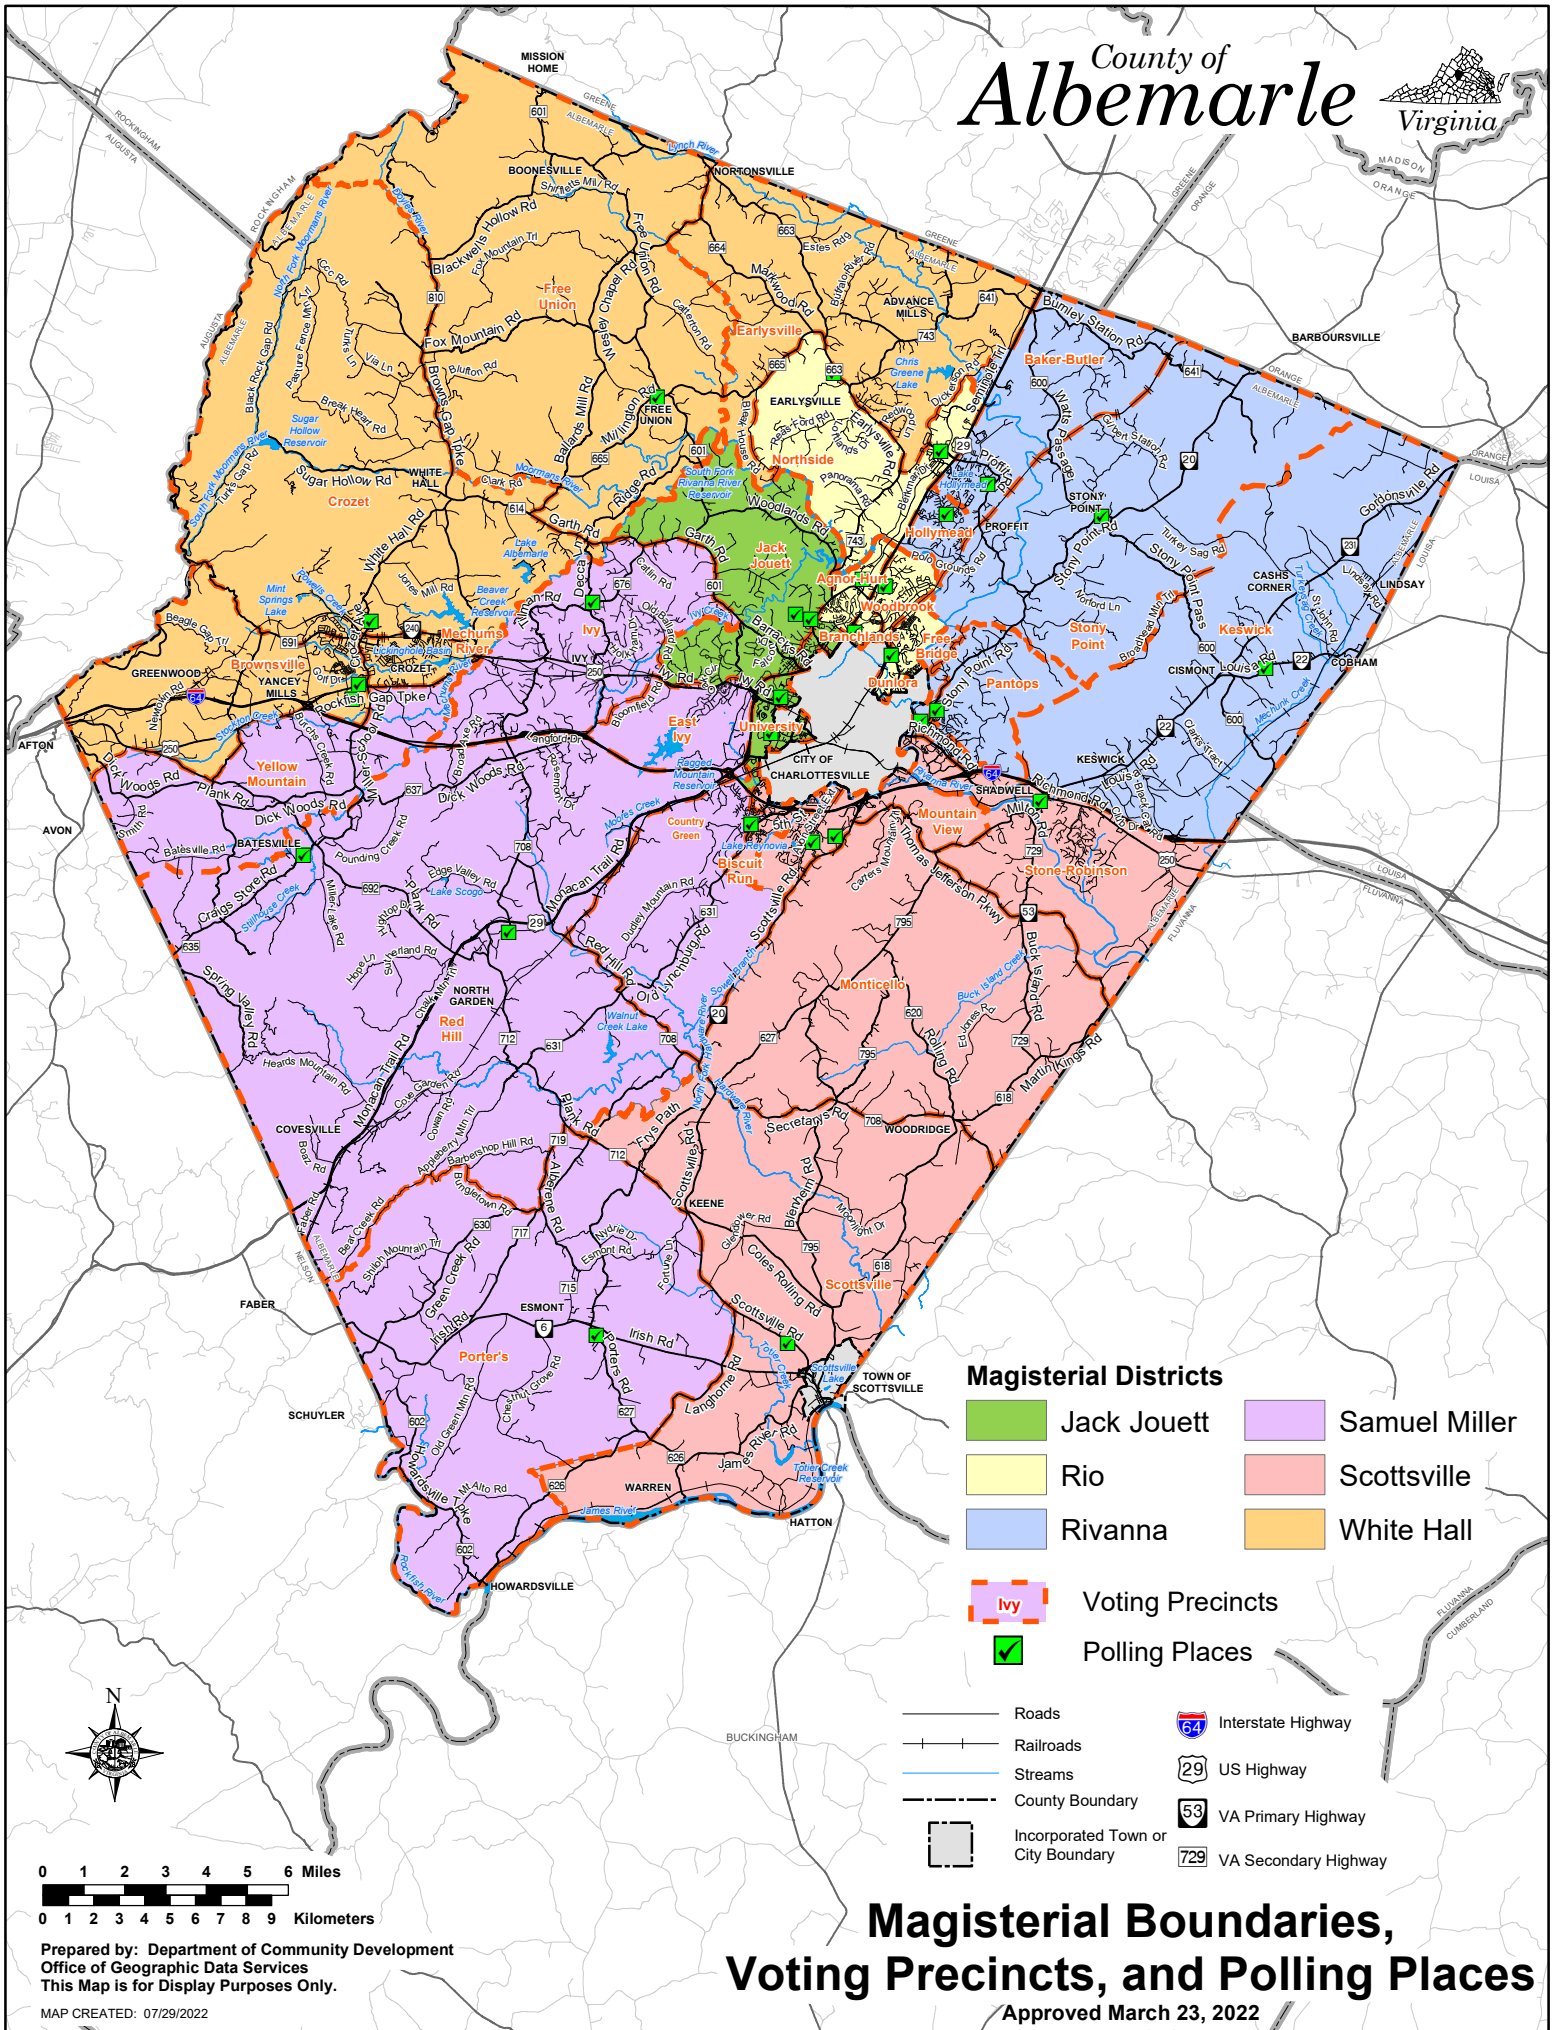

County of Albemarle

Magisterial Districts

- Jack Jouett
- Rio
- Rivanna
- Samuel Miller
- Scottsville
- White Hall

Voting Precincts

Polling Places

- Roads
- Railroads
- Streams
- County Boundary
- Incorporated Town or City Boundary
- Interstate Highway
- US Highway
- VA Primary Highway
- VA Secondary Highway

Prepared by: Department of Community Development
Office of Geographic Data Services
This Map is for Display Purposes Only.

MAP CREATED: 07/29/2022

Magisterial Boundaries, Voting Precincts, and Polling Places