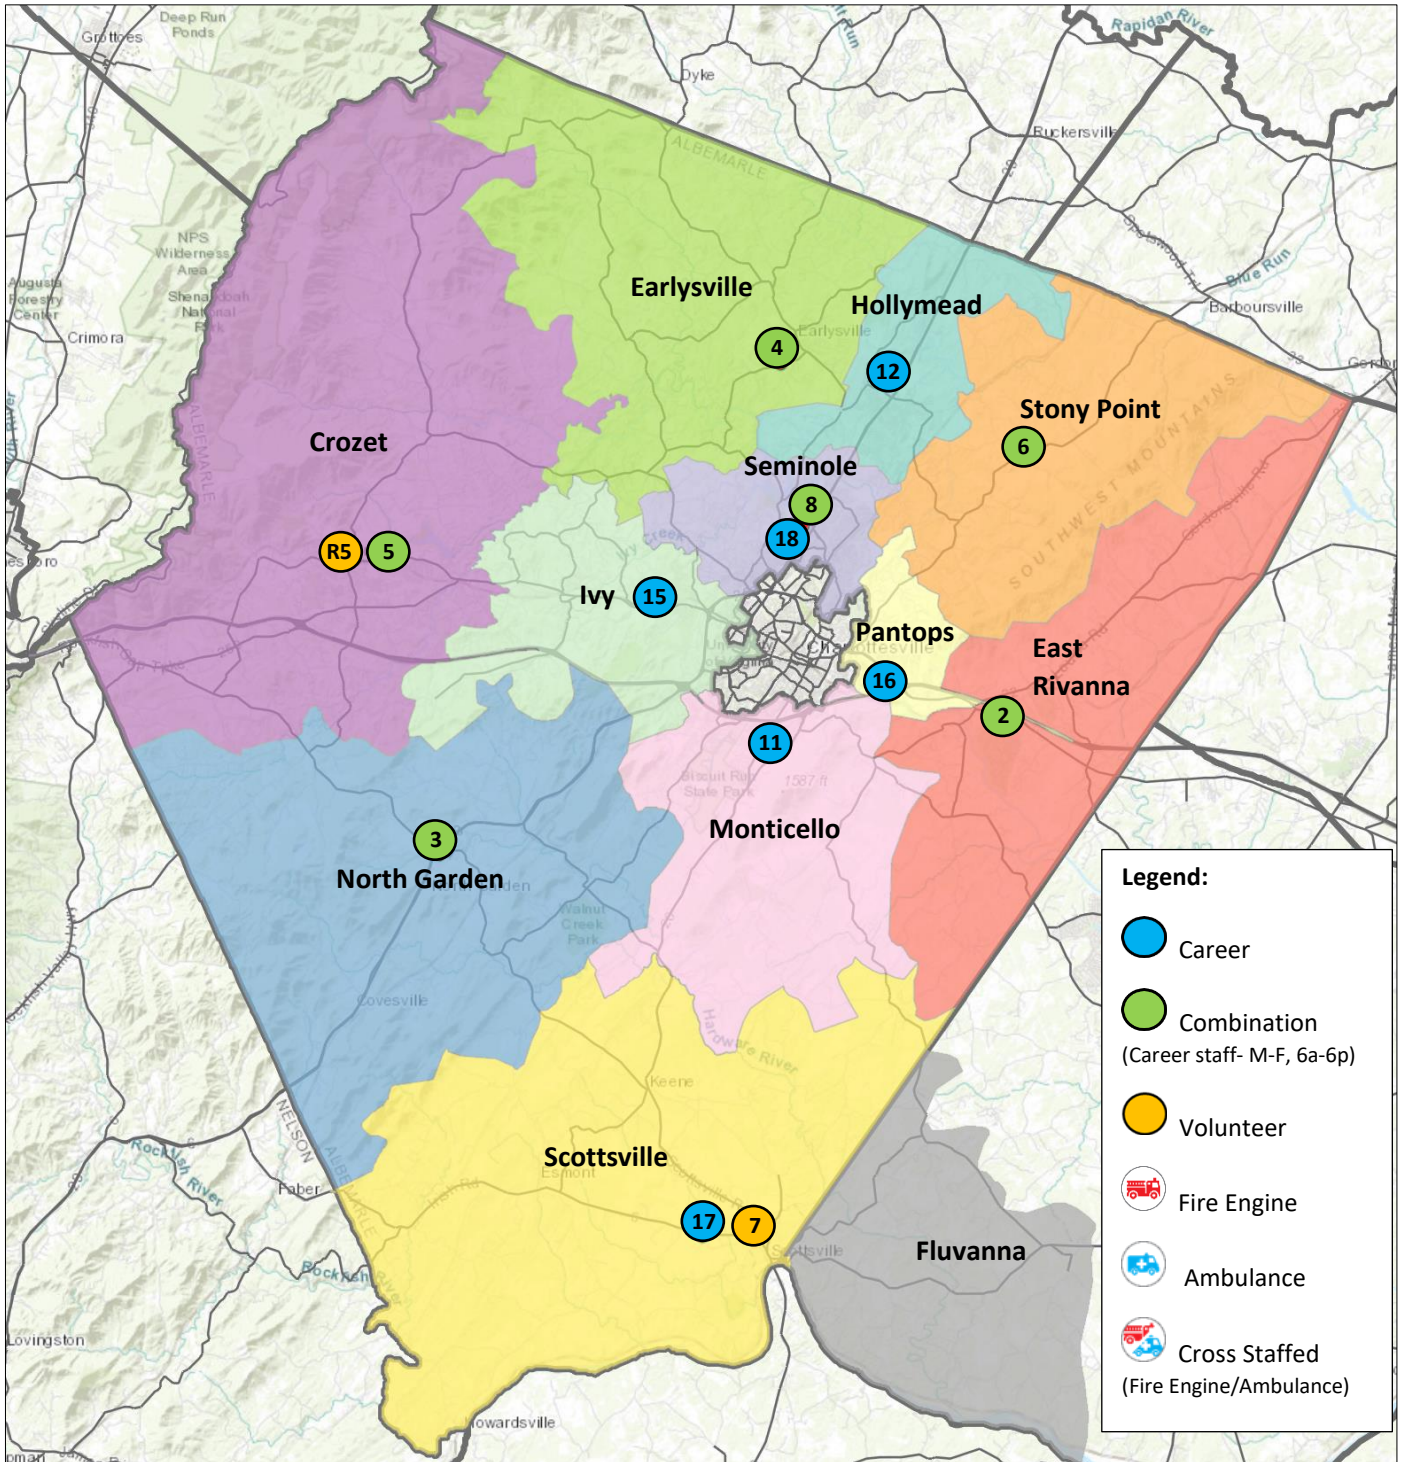

Albemarle County Fire Rescue

Service Map

2 – East Rivanna Vol Fire Company		11 – Monticello Fire Rescue	
3 – North Garden Vol Fire Company		12 – Hollymead Fire Rescue	
4 – Earlysville Vol Fire Company		15 – Ivy Fire Rescue	
5 – Crozet Vol Fire Department		16 – Pantops Fire Rescue	
6 – Stony Point Vol Fire Company		17 – Scottsville Rescue	
7 – Scottsville Vol Fire Department		18 – Berkmar Rescue	
8 – Seminole Trail Vol Fire Department		R5 – Western Albemarle Vol Rescue Squad	