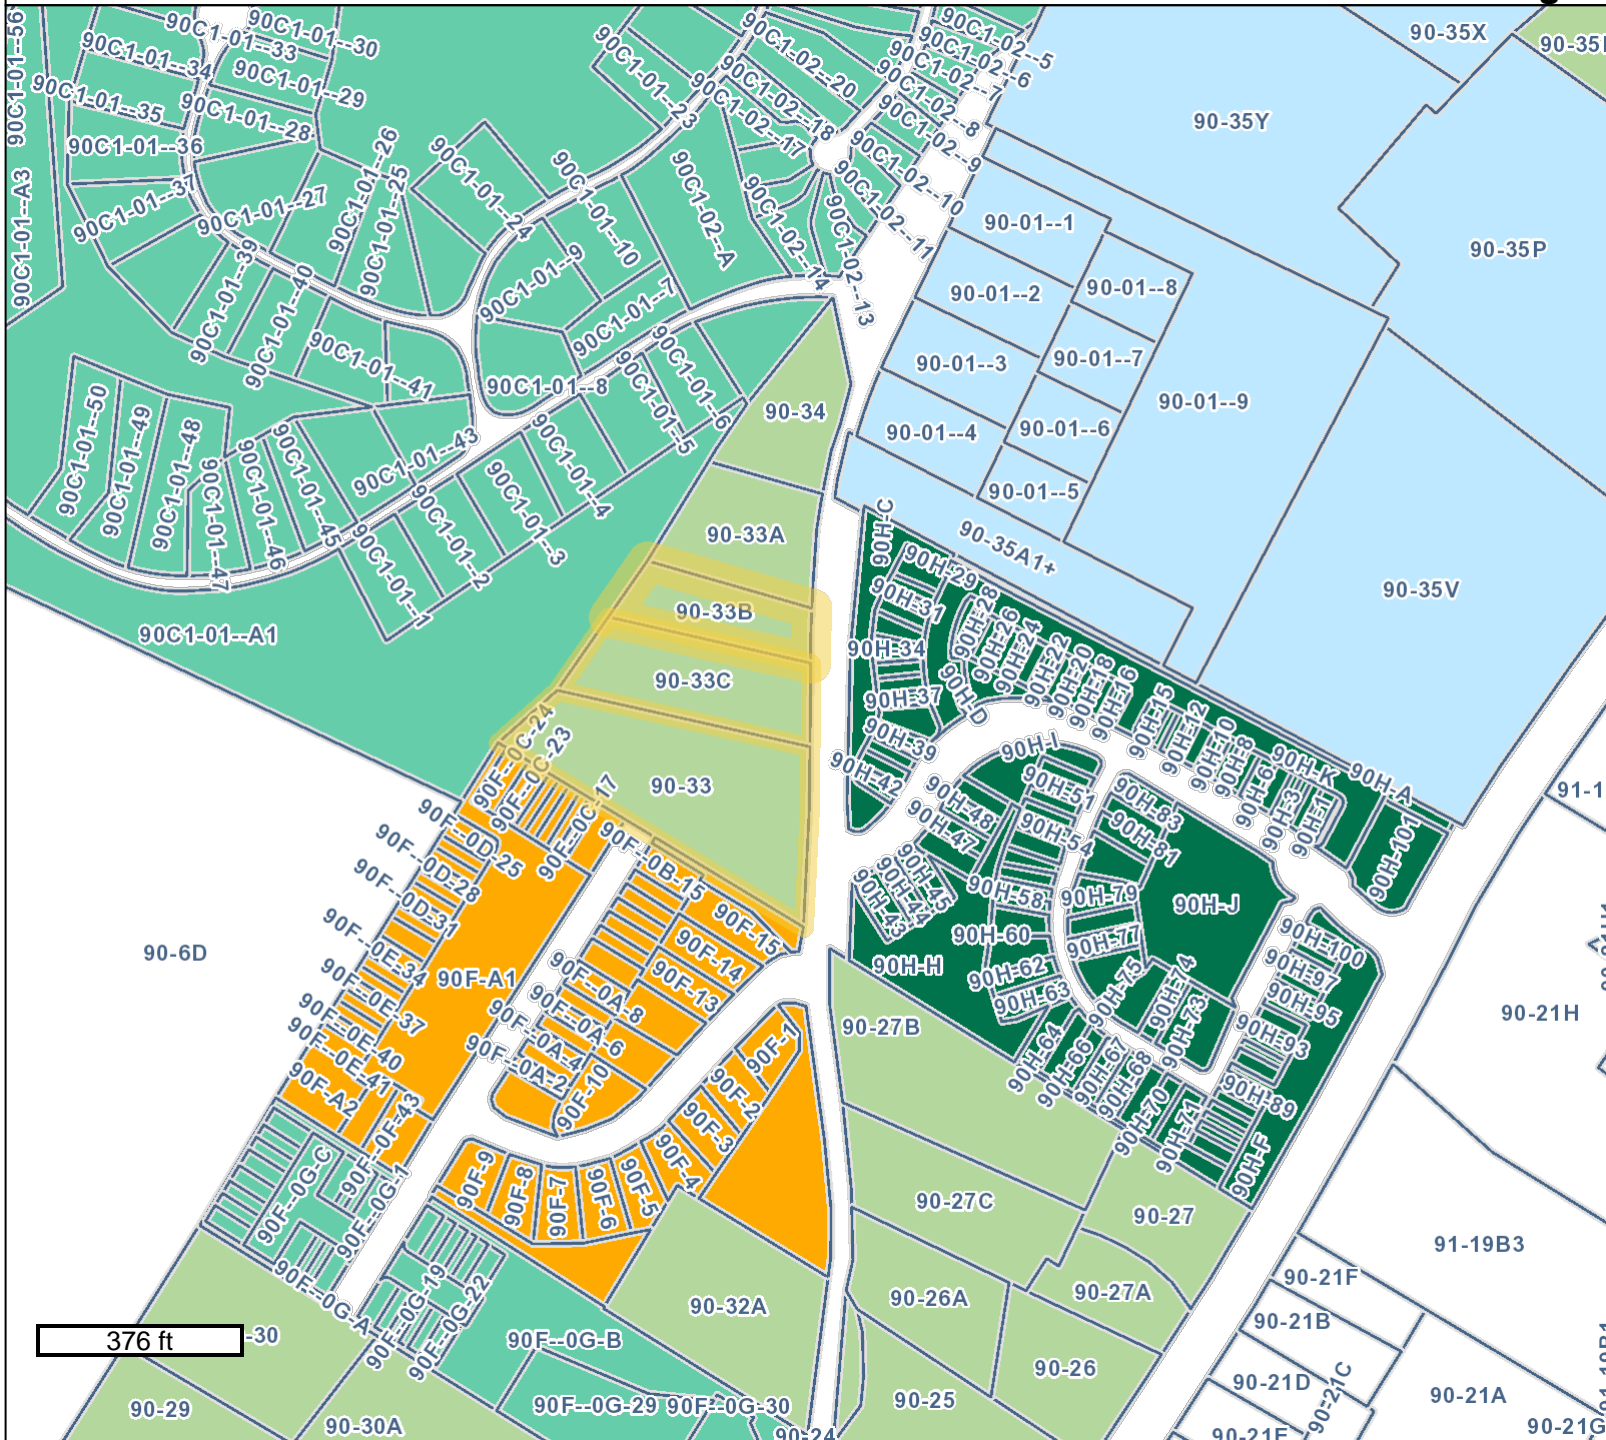

Attachment 2 - ZMA2022-00004 1906 Avon Street Extended - Zoning Map

Legend

(Note: Some items on map may not appear in legend)

- Parcel Info**
 - Parcels
- Zoning Info**
 - Zoning Classifications**
 - Rural Areas
 - Village Residential
 - R1 Residential
 - R2 Residential
 - R4 Residential
 - R6 Residential
 - R10 Residential
 - R15 Residential
 - Planned Unit Development
 - Planned Residential Development
 - Neighborhood Model District
 - Monticello Historic District
 - C1 Commercial
 - Commercial Office
 - Highway Commercial
 - Planned Development Shopping Ctr.
 - Planned Development Mixed Comm.
 - Downtown Crozet District
 - Light Industry
 - Heavy Industry
 - Planned Development Industrial Par
 - Town of Scottsville