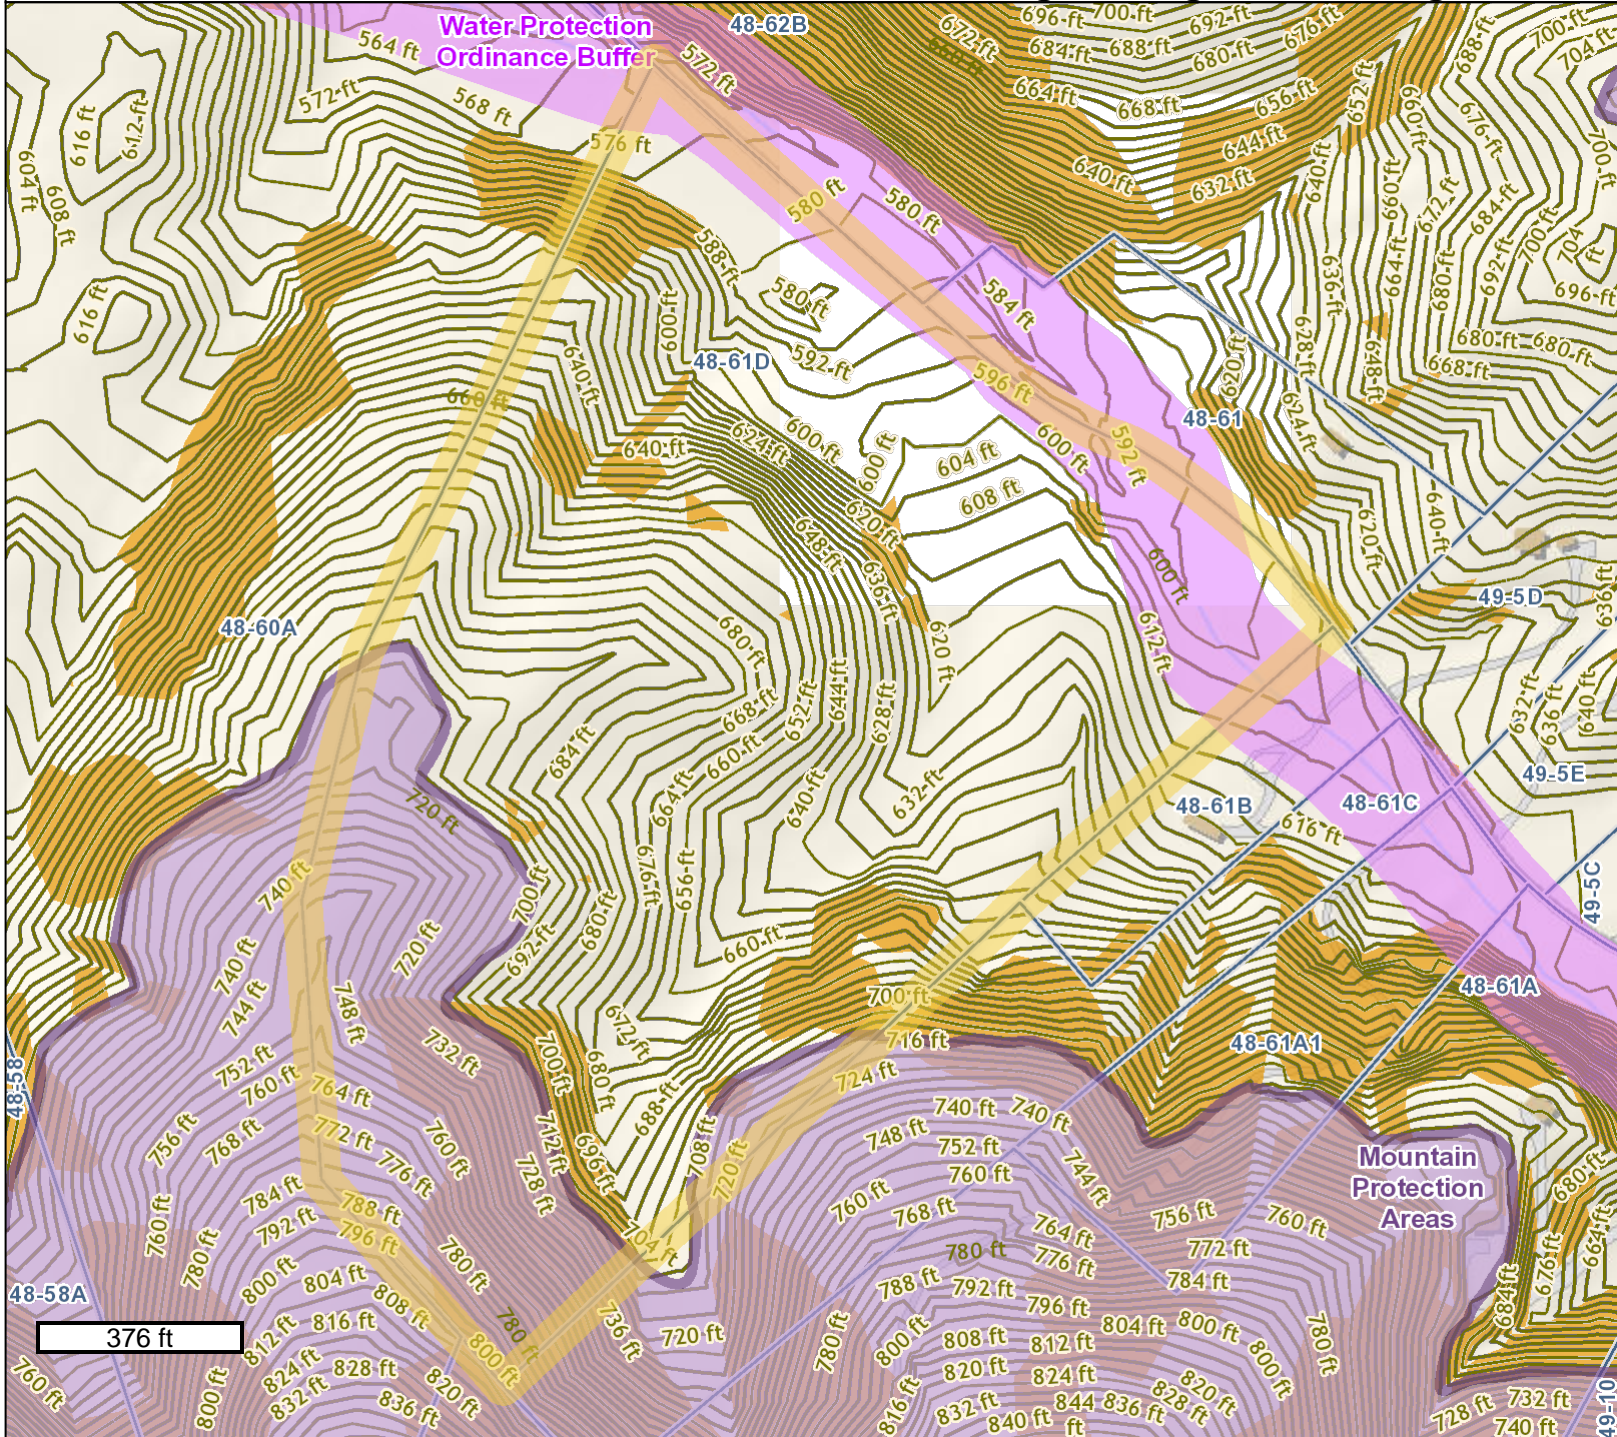

SP202300011 and SP202300013 Service Dogs of Virginia - Existing Conditions Map

Legend

(Note: Some items on map may not appear in legend)

Parcel Info

- Parcels

376 ft

SP202300011 and SP202300013 Service Dogs of Virginia - Existing Conditions Map

Legend

(Note: Some items on map may not appear in legend)

Parcel Info

- Parcels

GIS-Web
Geographic Data Services
www.albemarle.org/gis
(434) 296-5832

SP202300011 and SP202300013 Service Dogs of Virginia - Existing Conditions Map

Legend

(Note: Some items on map may not appear in legend)

Overlays

- Mountain Protection Areas
- Water Protection Ordinance Buffers

Parcel Info

- Parcels

Elevation

Y2018 Elevation Contours

- Y2018 Elevation Contours (100 ft)
- Y2018 Elevation Contours (60 ft)
- Y2018 Elevation Contours (40 ft)
- Y2018 Elevation Contours (20 ft)
- Y2018 Elevation Contours (4 ft)

Zoning Info

- Flood Hazard Overlay (100 Year Flo)