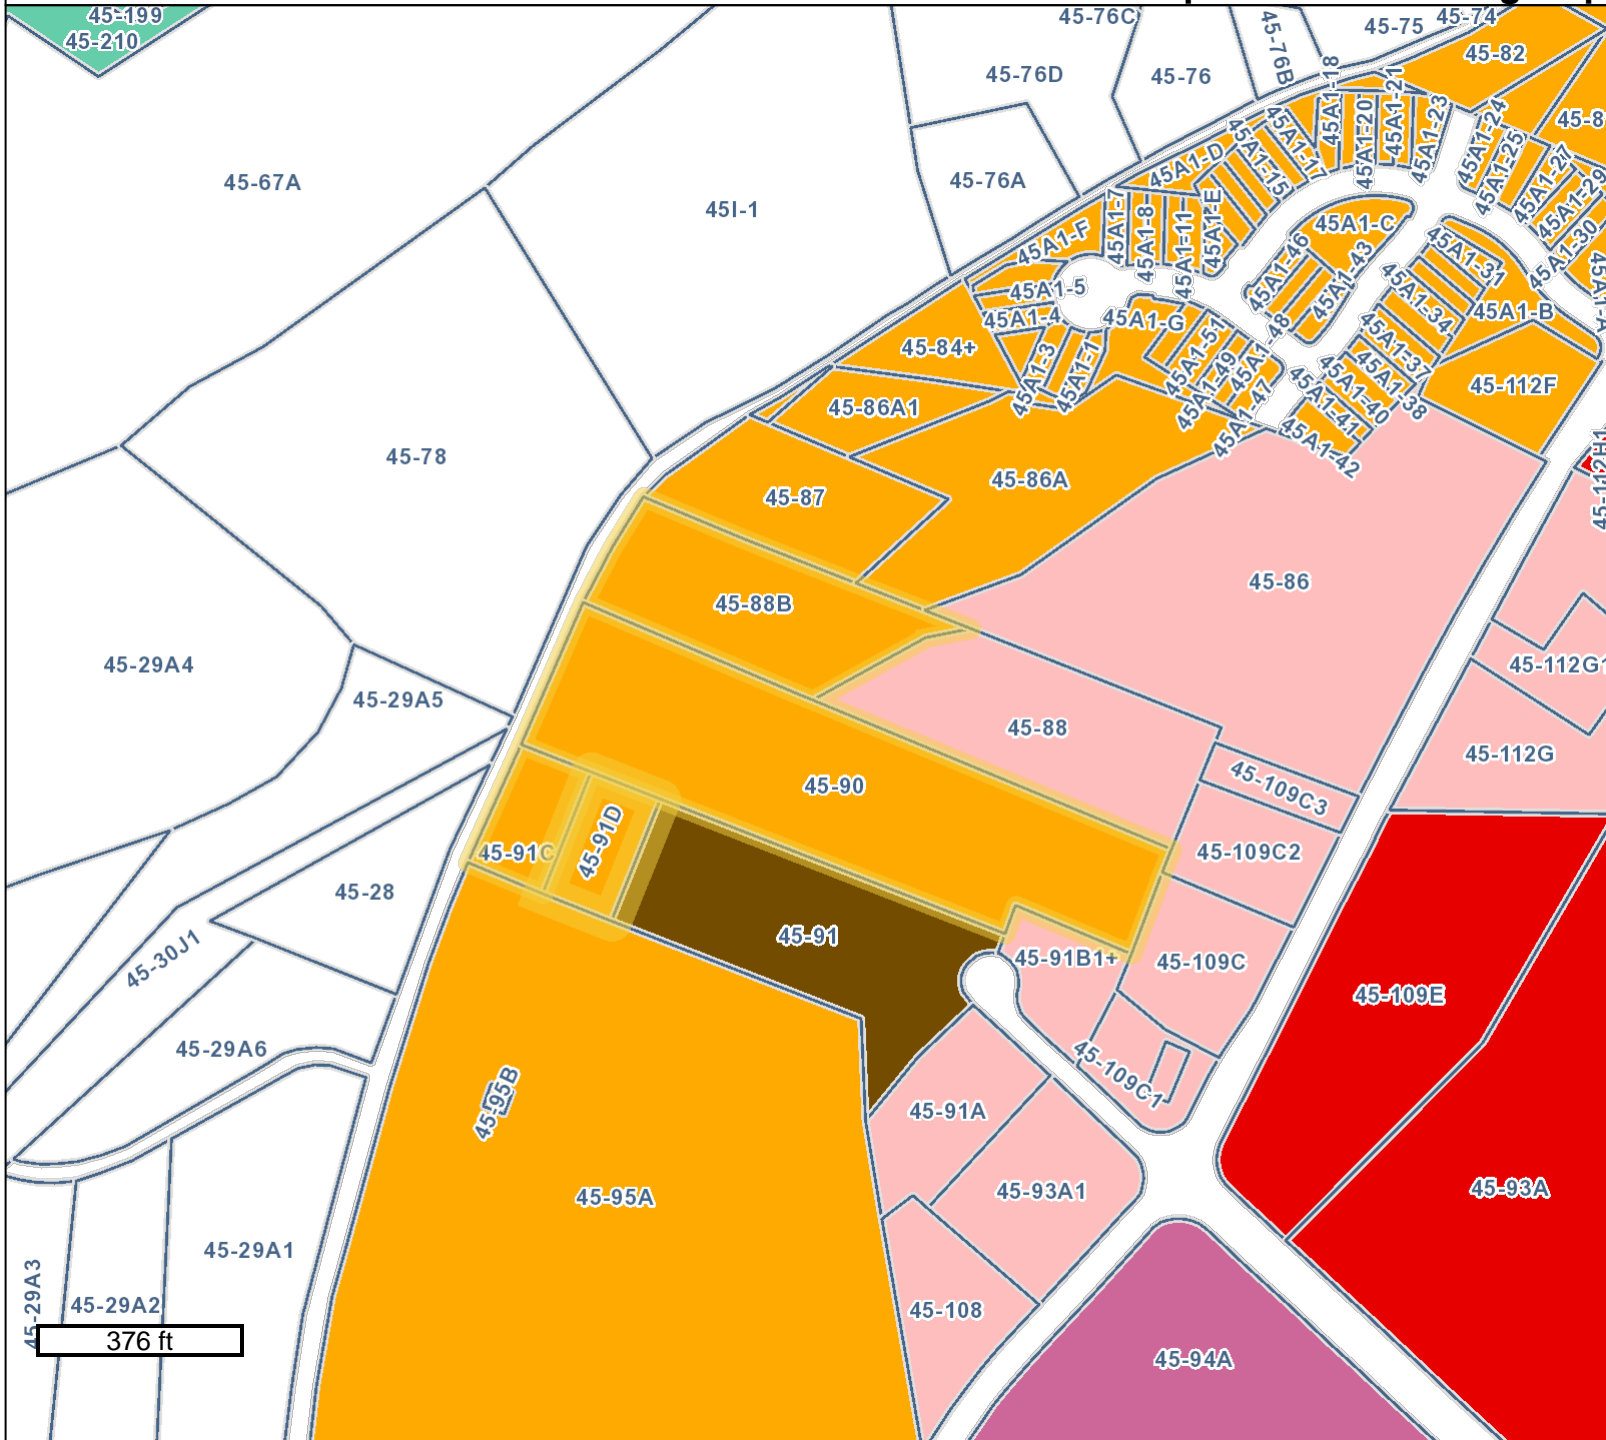

Attachment 2: ZMA202300006 Woodbrook Apartments - Zoning Map

Legend

(Note: Some items on map may not appear in legend)

Parcel Info

▭ Parcels

Zoning Info

Zoning Classifications

- Rural Areas
- Village Residential
- R1 Residential
- R2 Residential
- R4 Residential
- R6 Residential
- R10 Residential
- R15 Residential
- Planned Unit Development
- Planned Residential Development
- Neighborhood Model District
- Monticello Historic District
- C1 Commercial
- Commercial Office
- Highway Commercial
- Planned Development Shopping Ctr.
- Planned Development Mixed Comm.
- Downtown Crozet District
- Light Industry
- Heavy Industry
- Planned Development Industrial Par
- Town of Scottsville