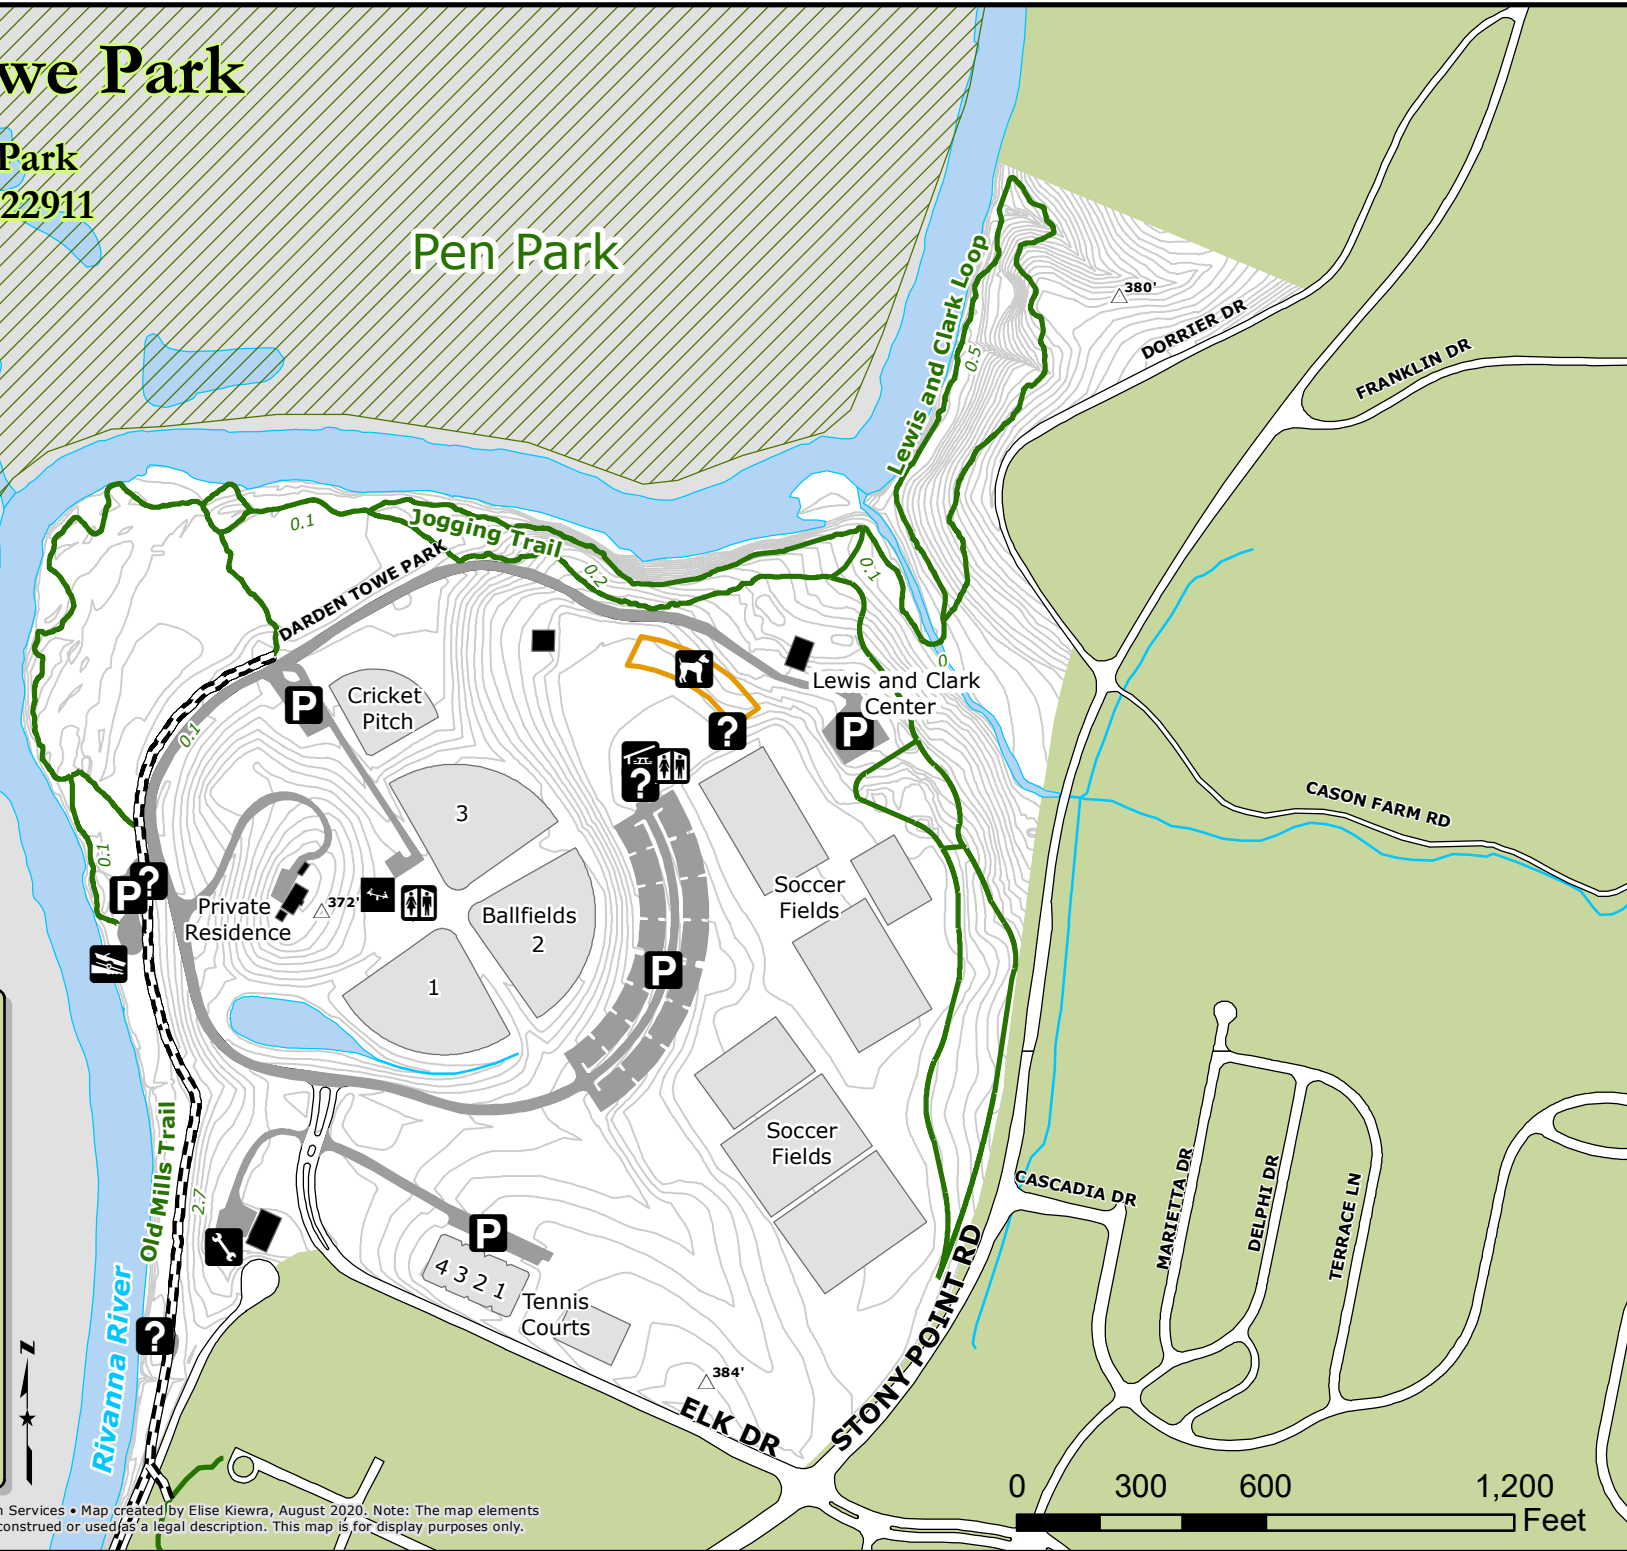

Asphalt		Kiosk
	Hiking, Biking		Maintenance Shop
	Elevation Contours (4')		Parking
	Stream		Playground
	Spot Elevation		Shelter
	Dog Park		
	Athletic Fields		
	City Boundary		
	Boat Launch - Ramp		
	Dog Park		

Park Area: 113 acres

Trail Lengths

Old Mills Trail 2.7 miles
Jogging Trail 0.8 miles
Lewis and Clark Loop 0.5 miles