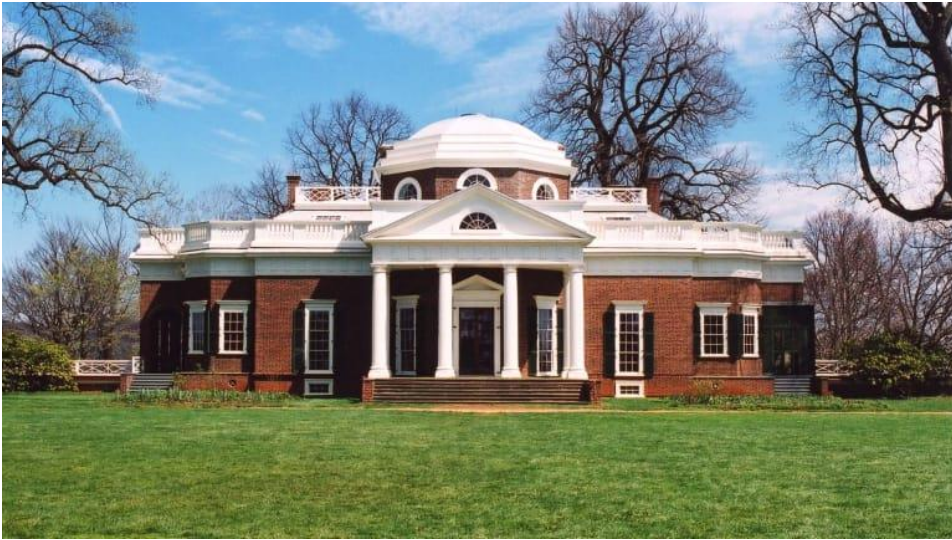

HISTORIC PRECEDENTS

The Rotunda

Old County Courthouse

Albemarle County Courthouse

Ashlawn-Highland

Charlottesville Amtrak Station

The Lawn, UVA

Monticello

Memorial Gym, Fiske Kimball and Stanislaw Makielski

Preston Court Apartments, Stanislaw Makielski

Downtown Mall , Charlottesville

Coca-Cola Bottling Works

Nydrie

Chas. King Warehouse

South Street Brewery

The Square, Crozet