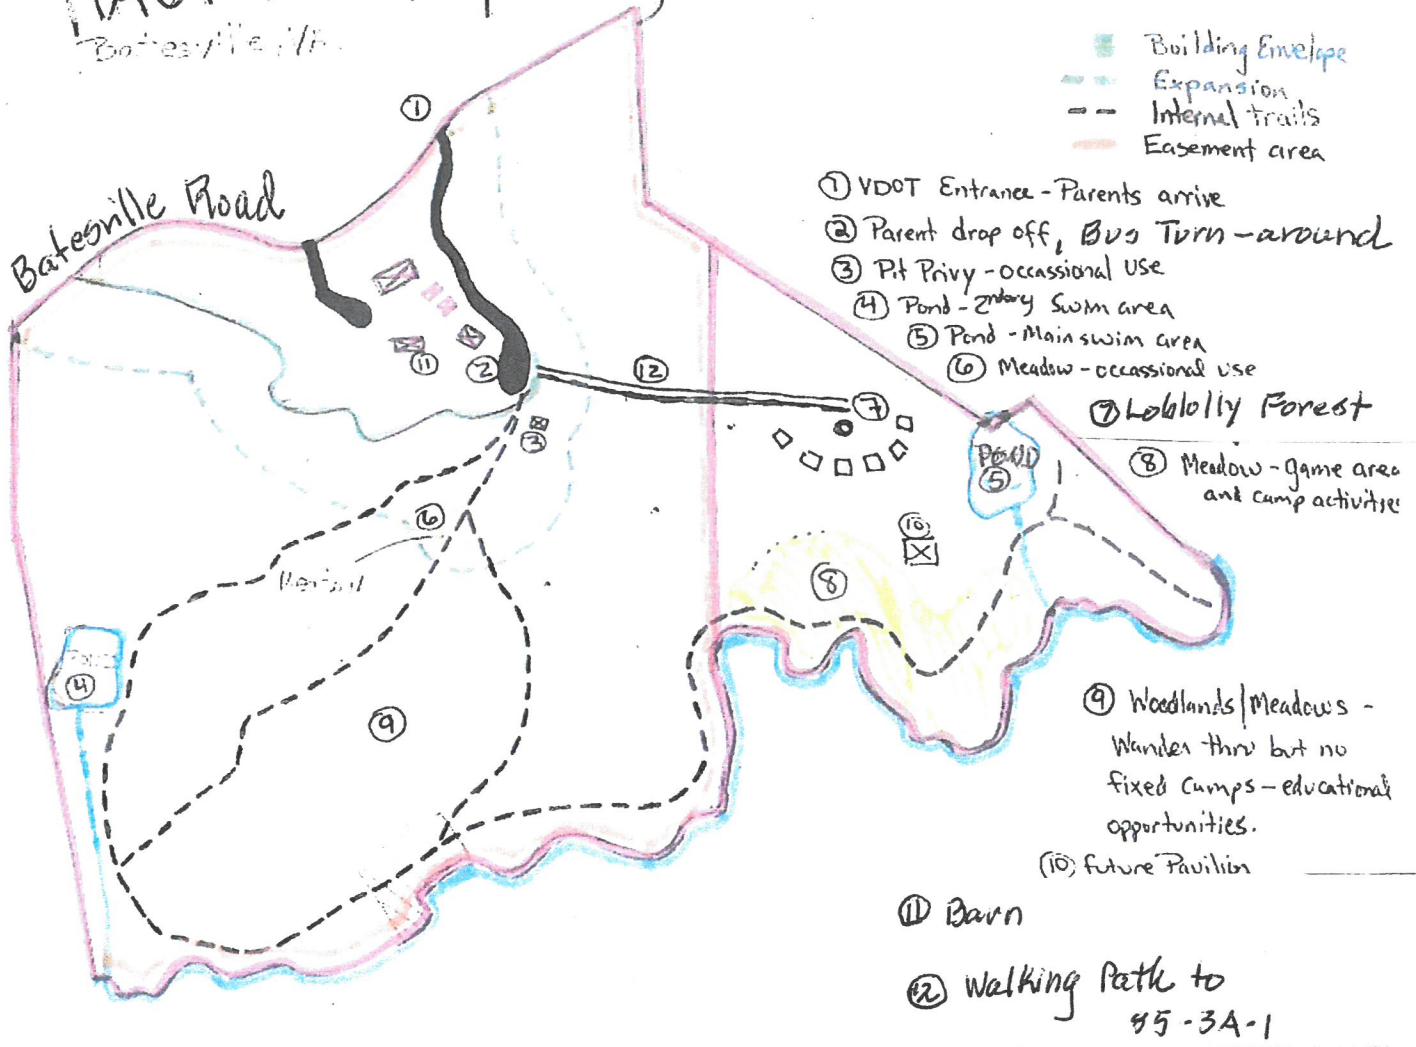

Concept Plan SP 1989-00110

HAUPT Property

Batesville, Va.

Legend

Area_type	Color
Buffer Area	Blue
Buffer Area-mow	Light Blue
Building Envelope	Yellow
Forested Area	Green

Parking lot + Turn Around

Entrance off route
636