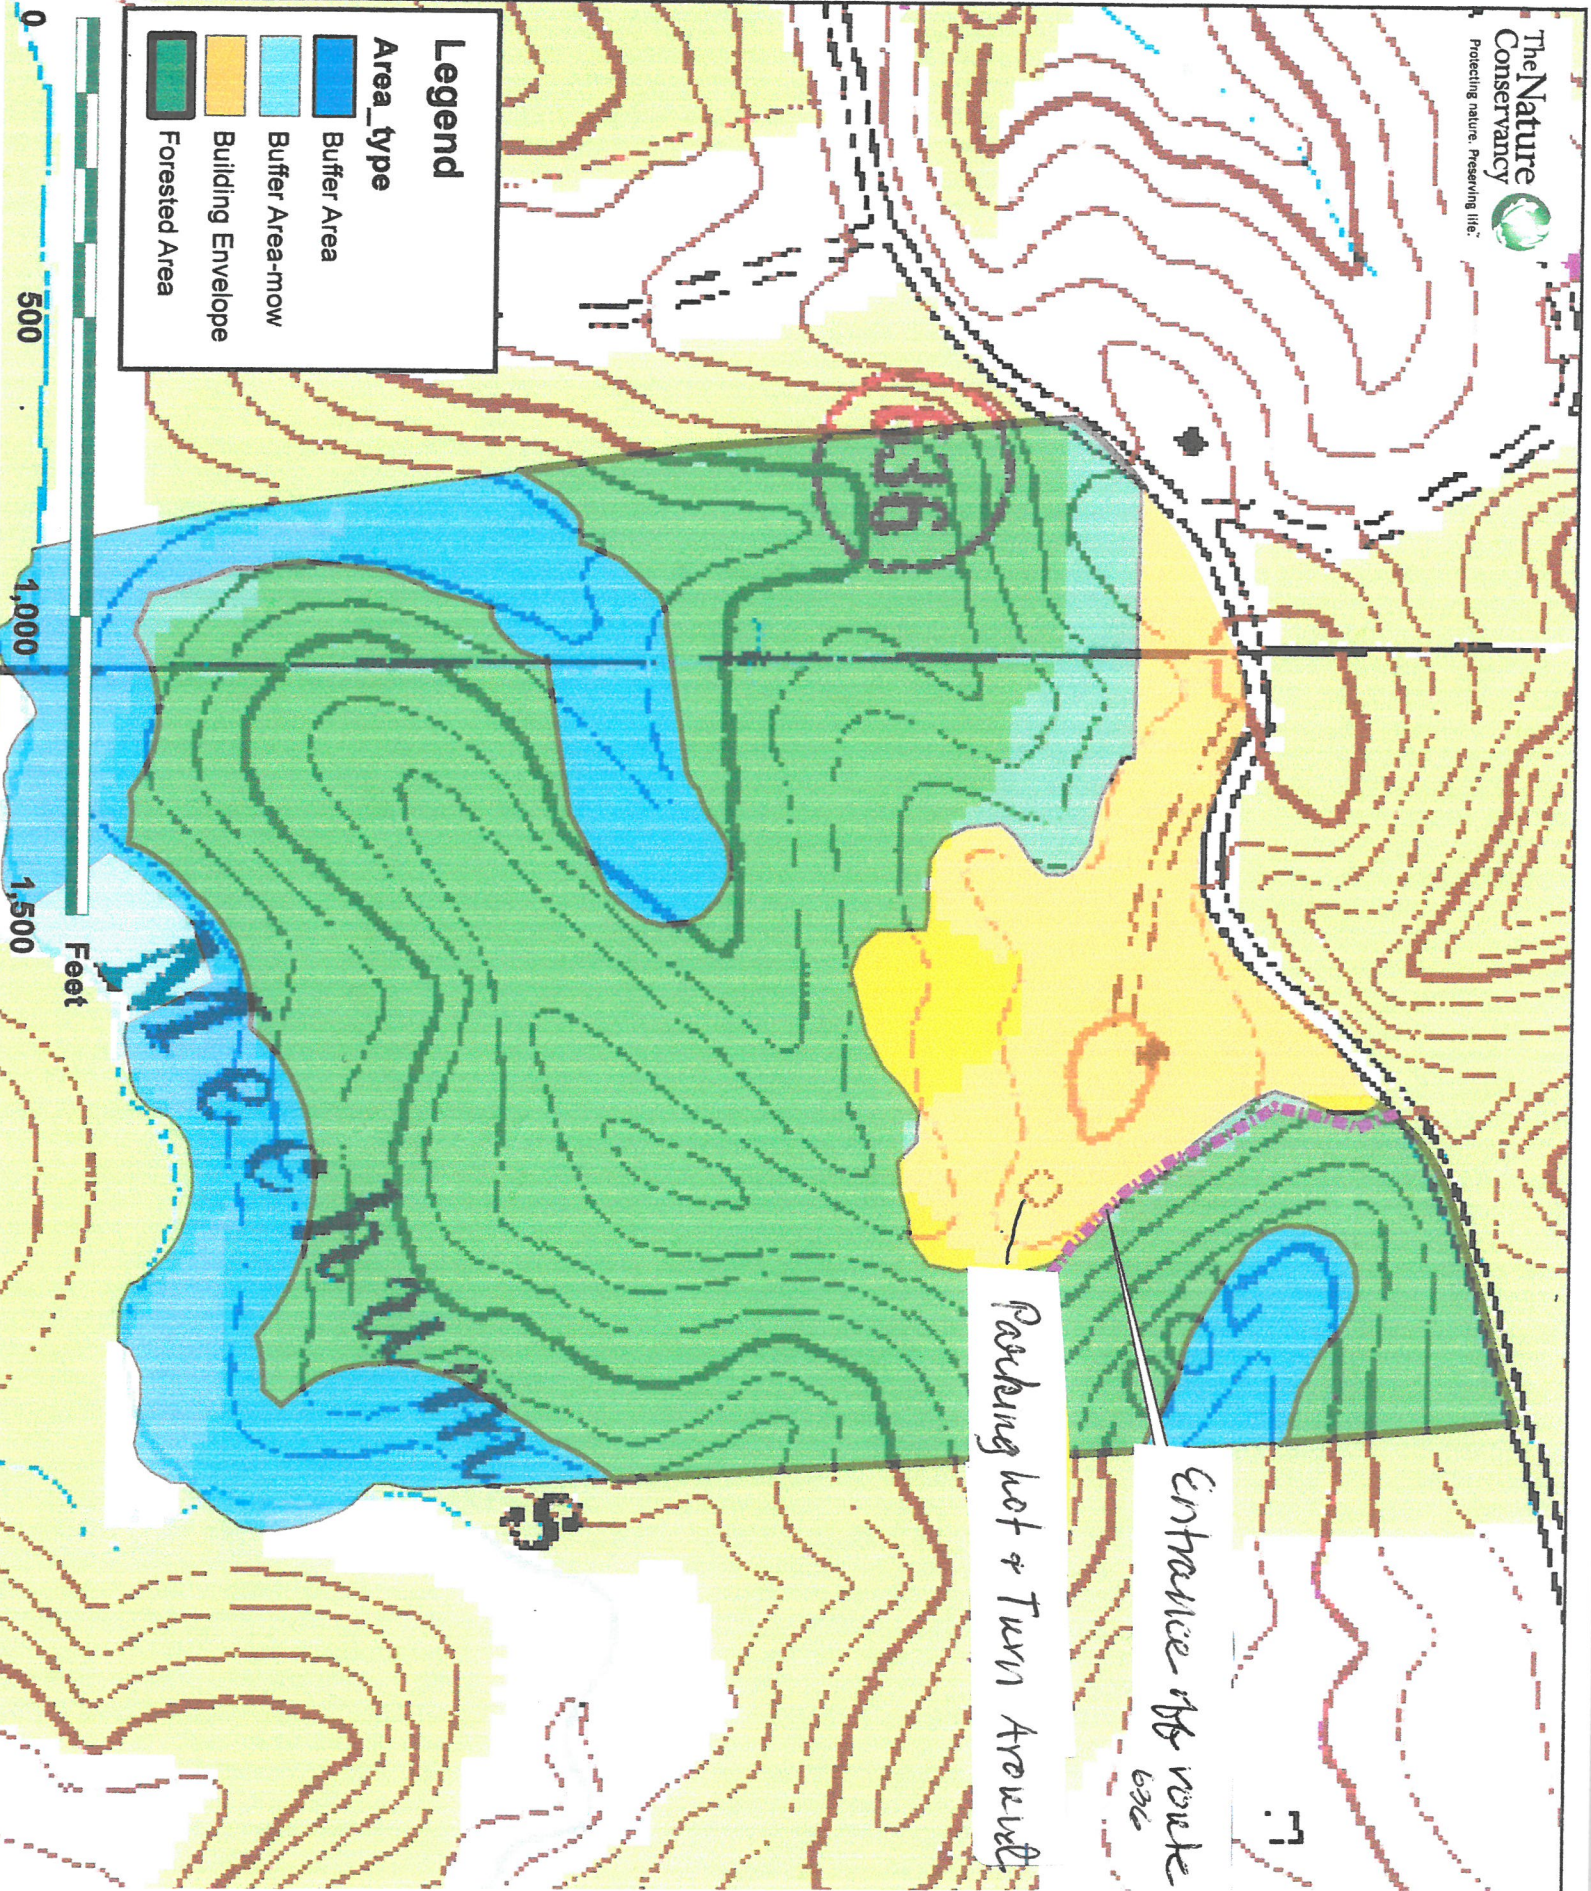

Concept Plan SP 1989-00110

HAUPT Property

Batesville, Va.

Legend

Area_type	Color
Buffer Area	Blue
Buffer Area-mow	Light Blue
Building Envelope	Yellow
Forested Area	Green

Parking lot + Turn Around

Entrance off route
636