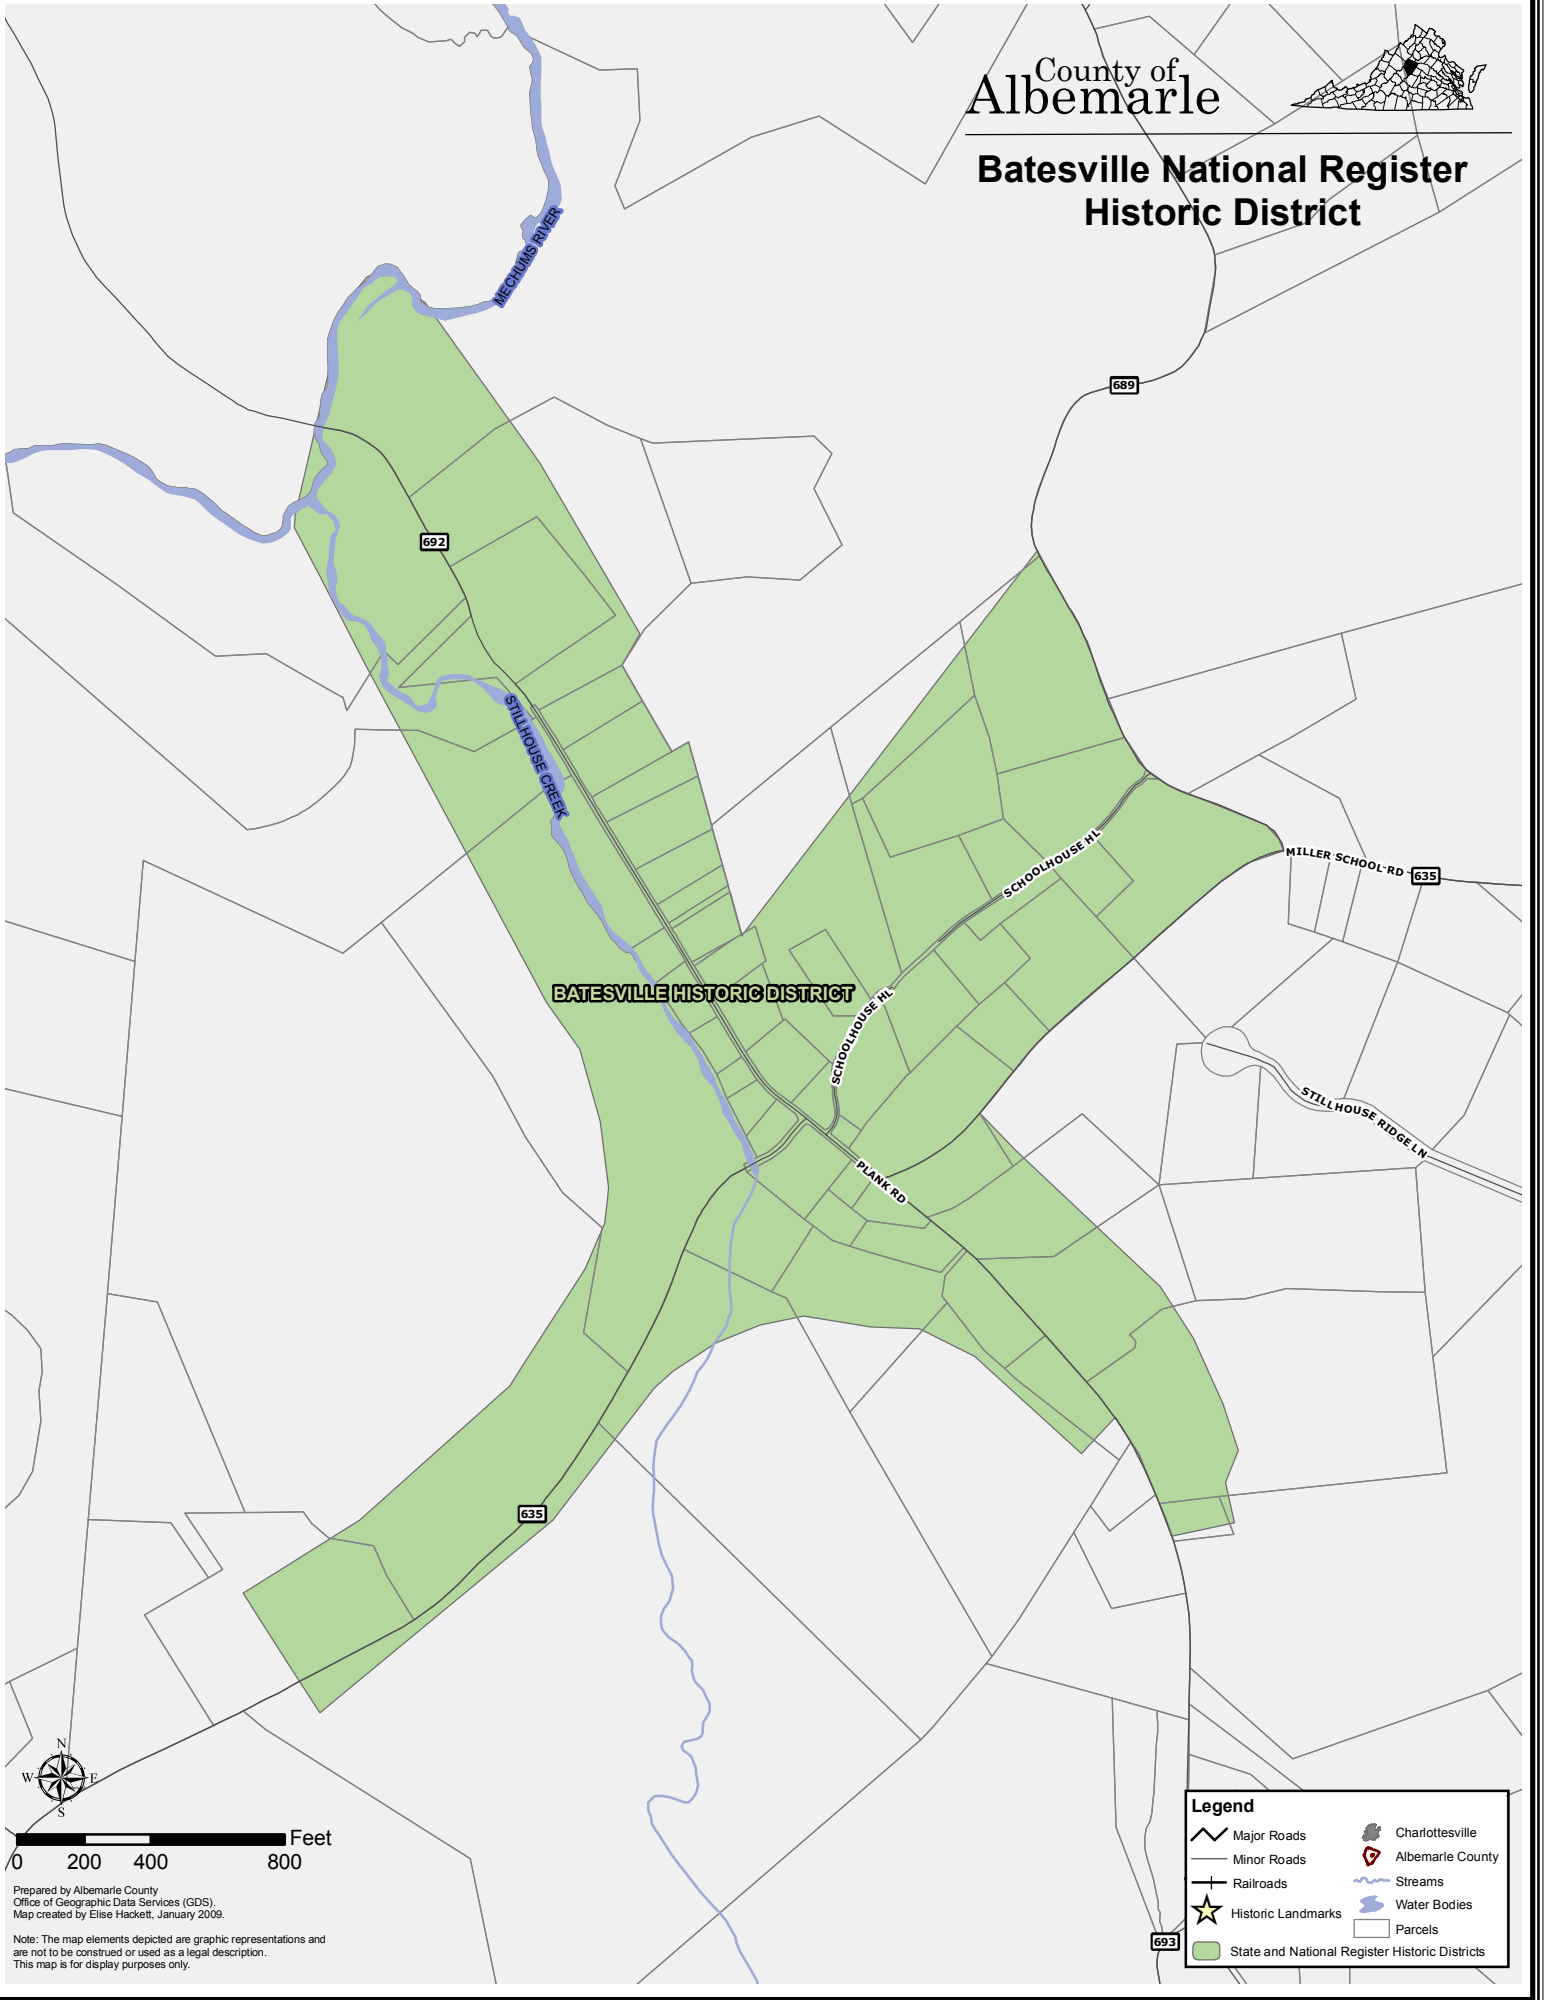

**Batesville National Register
Historic District**

BATESVILLE HISTORIC DISTRICT

MECKLENBURG RIVER

STILLHOUSE CREEK

SCHOOLHOUSE HL

SCHOOLHOUSE HL

PLANK RD

MILLER SCHOOL RD

STILLHOUSE RIDGE LN

692

689

635

635

693

0 200 400 800 Feet

Legend

Major Roads	Minor Roads	Charlottesville	Albemarle County
Railroads	Streams	Water Bodies	Parcels
Historic Landmarks	State and National Register Historic Districts