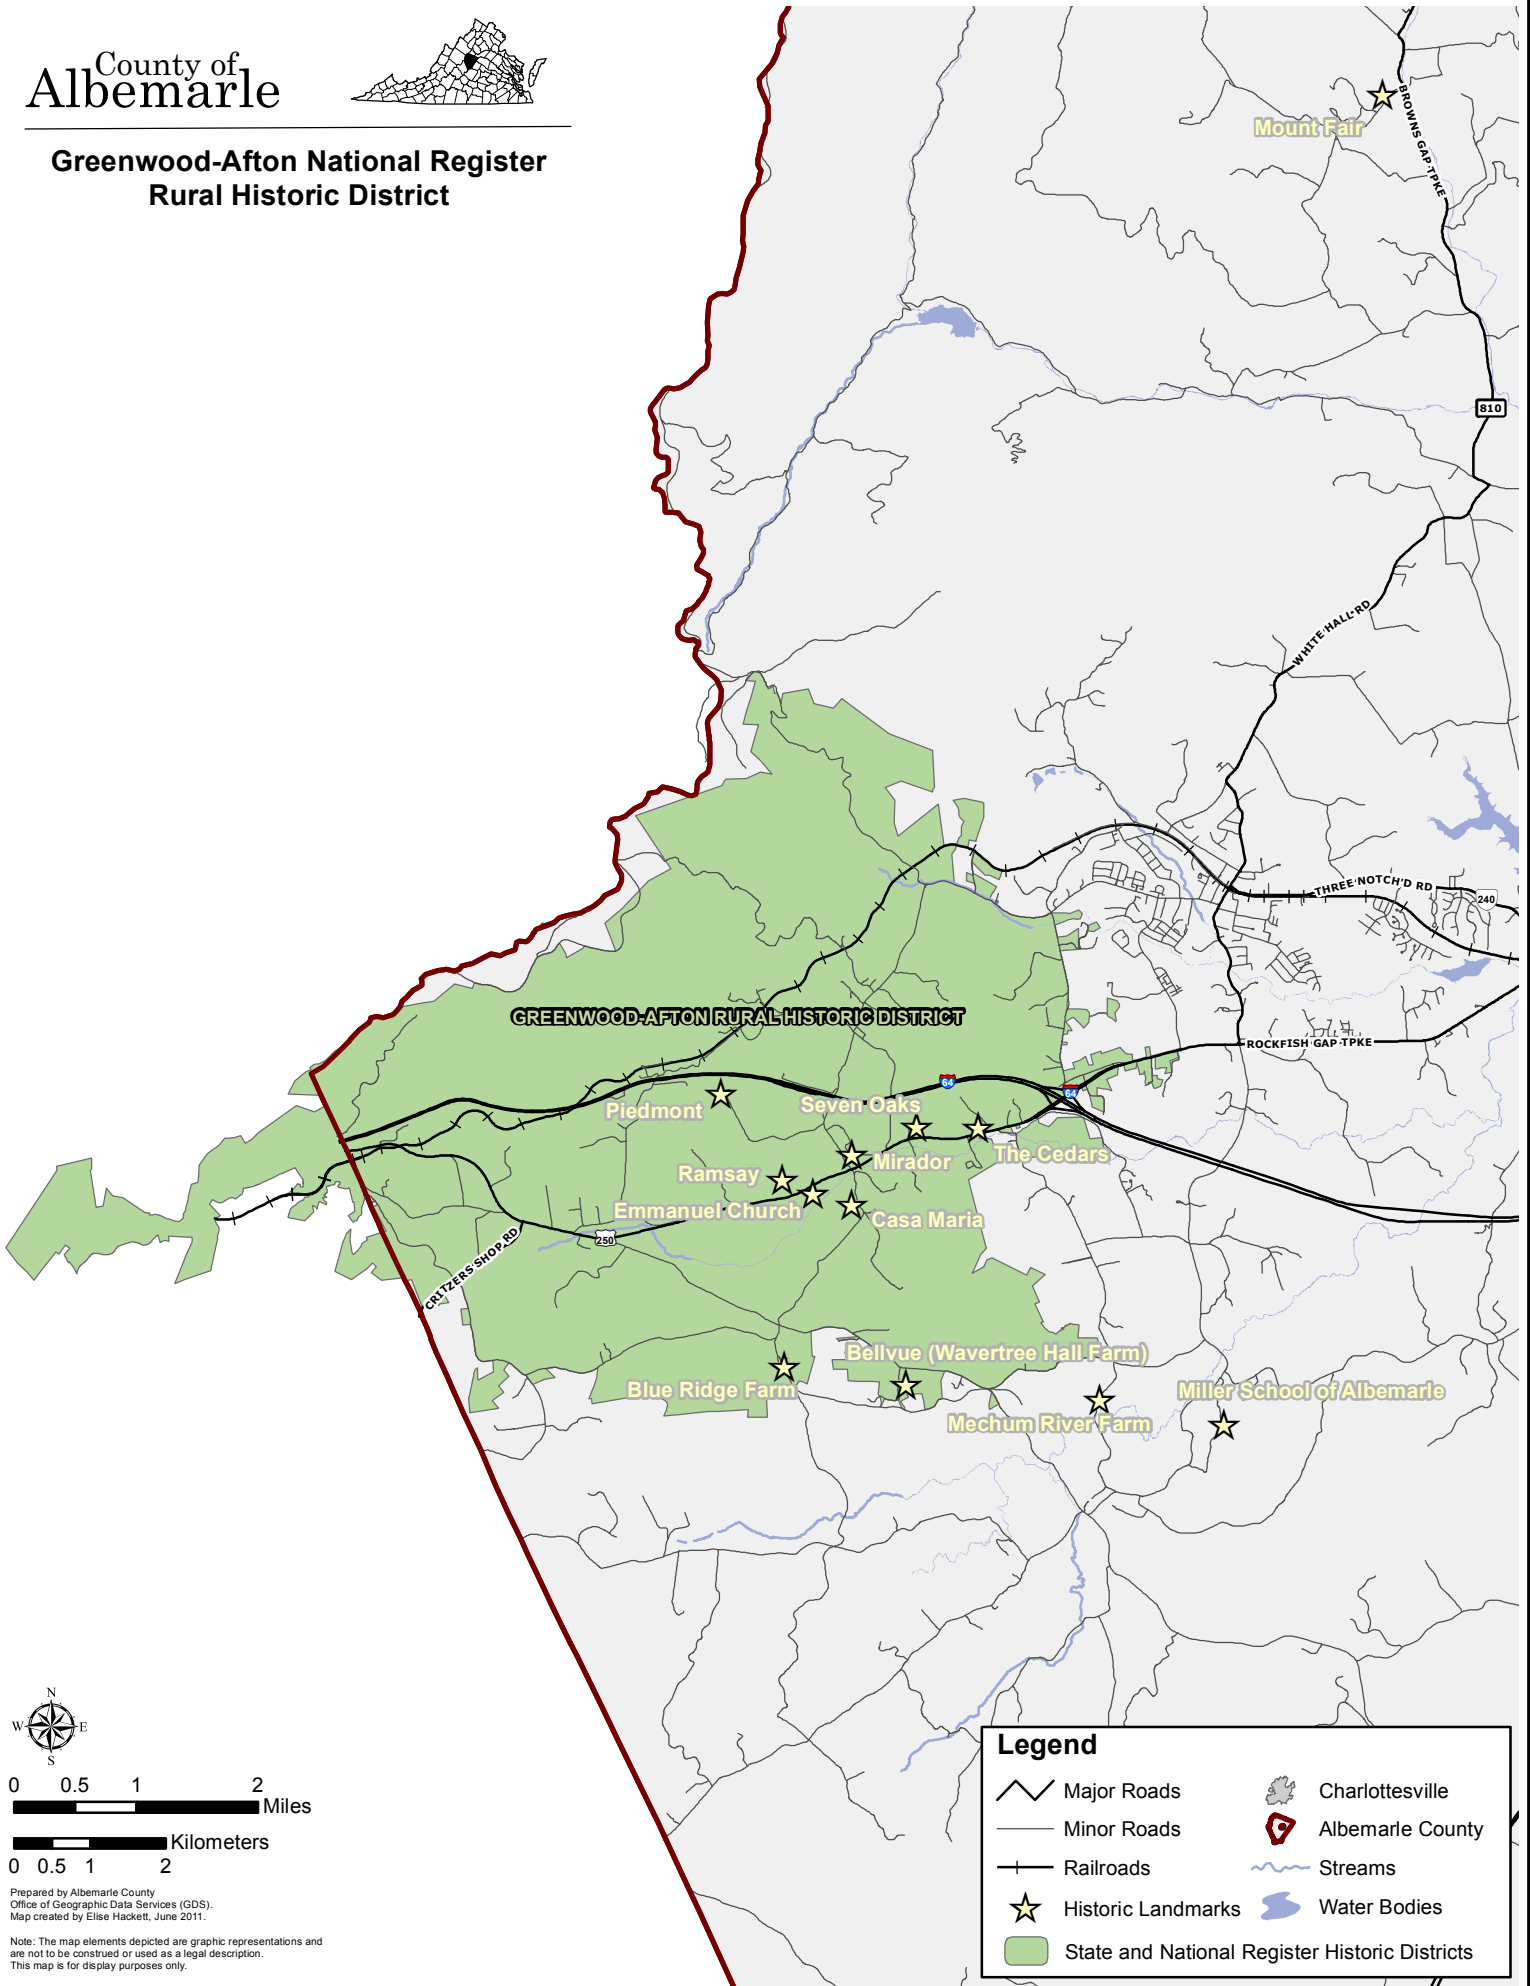

Greenwood-Afton National Register Rural Historic District

0 0.5 1 2 Miles

0 0.5 1 2 Kilometers

Legend

- Major Roads
- Minor Roads
- Railroads
- Historic Landmarks
- State and National Register Historic Districts
- Charlottesville
- Albemarle County
- Streams
- Water Bodies