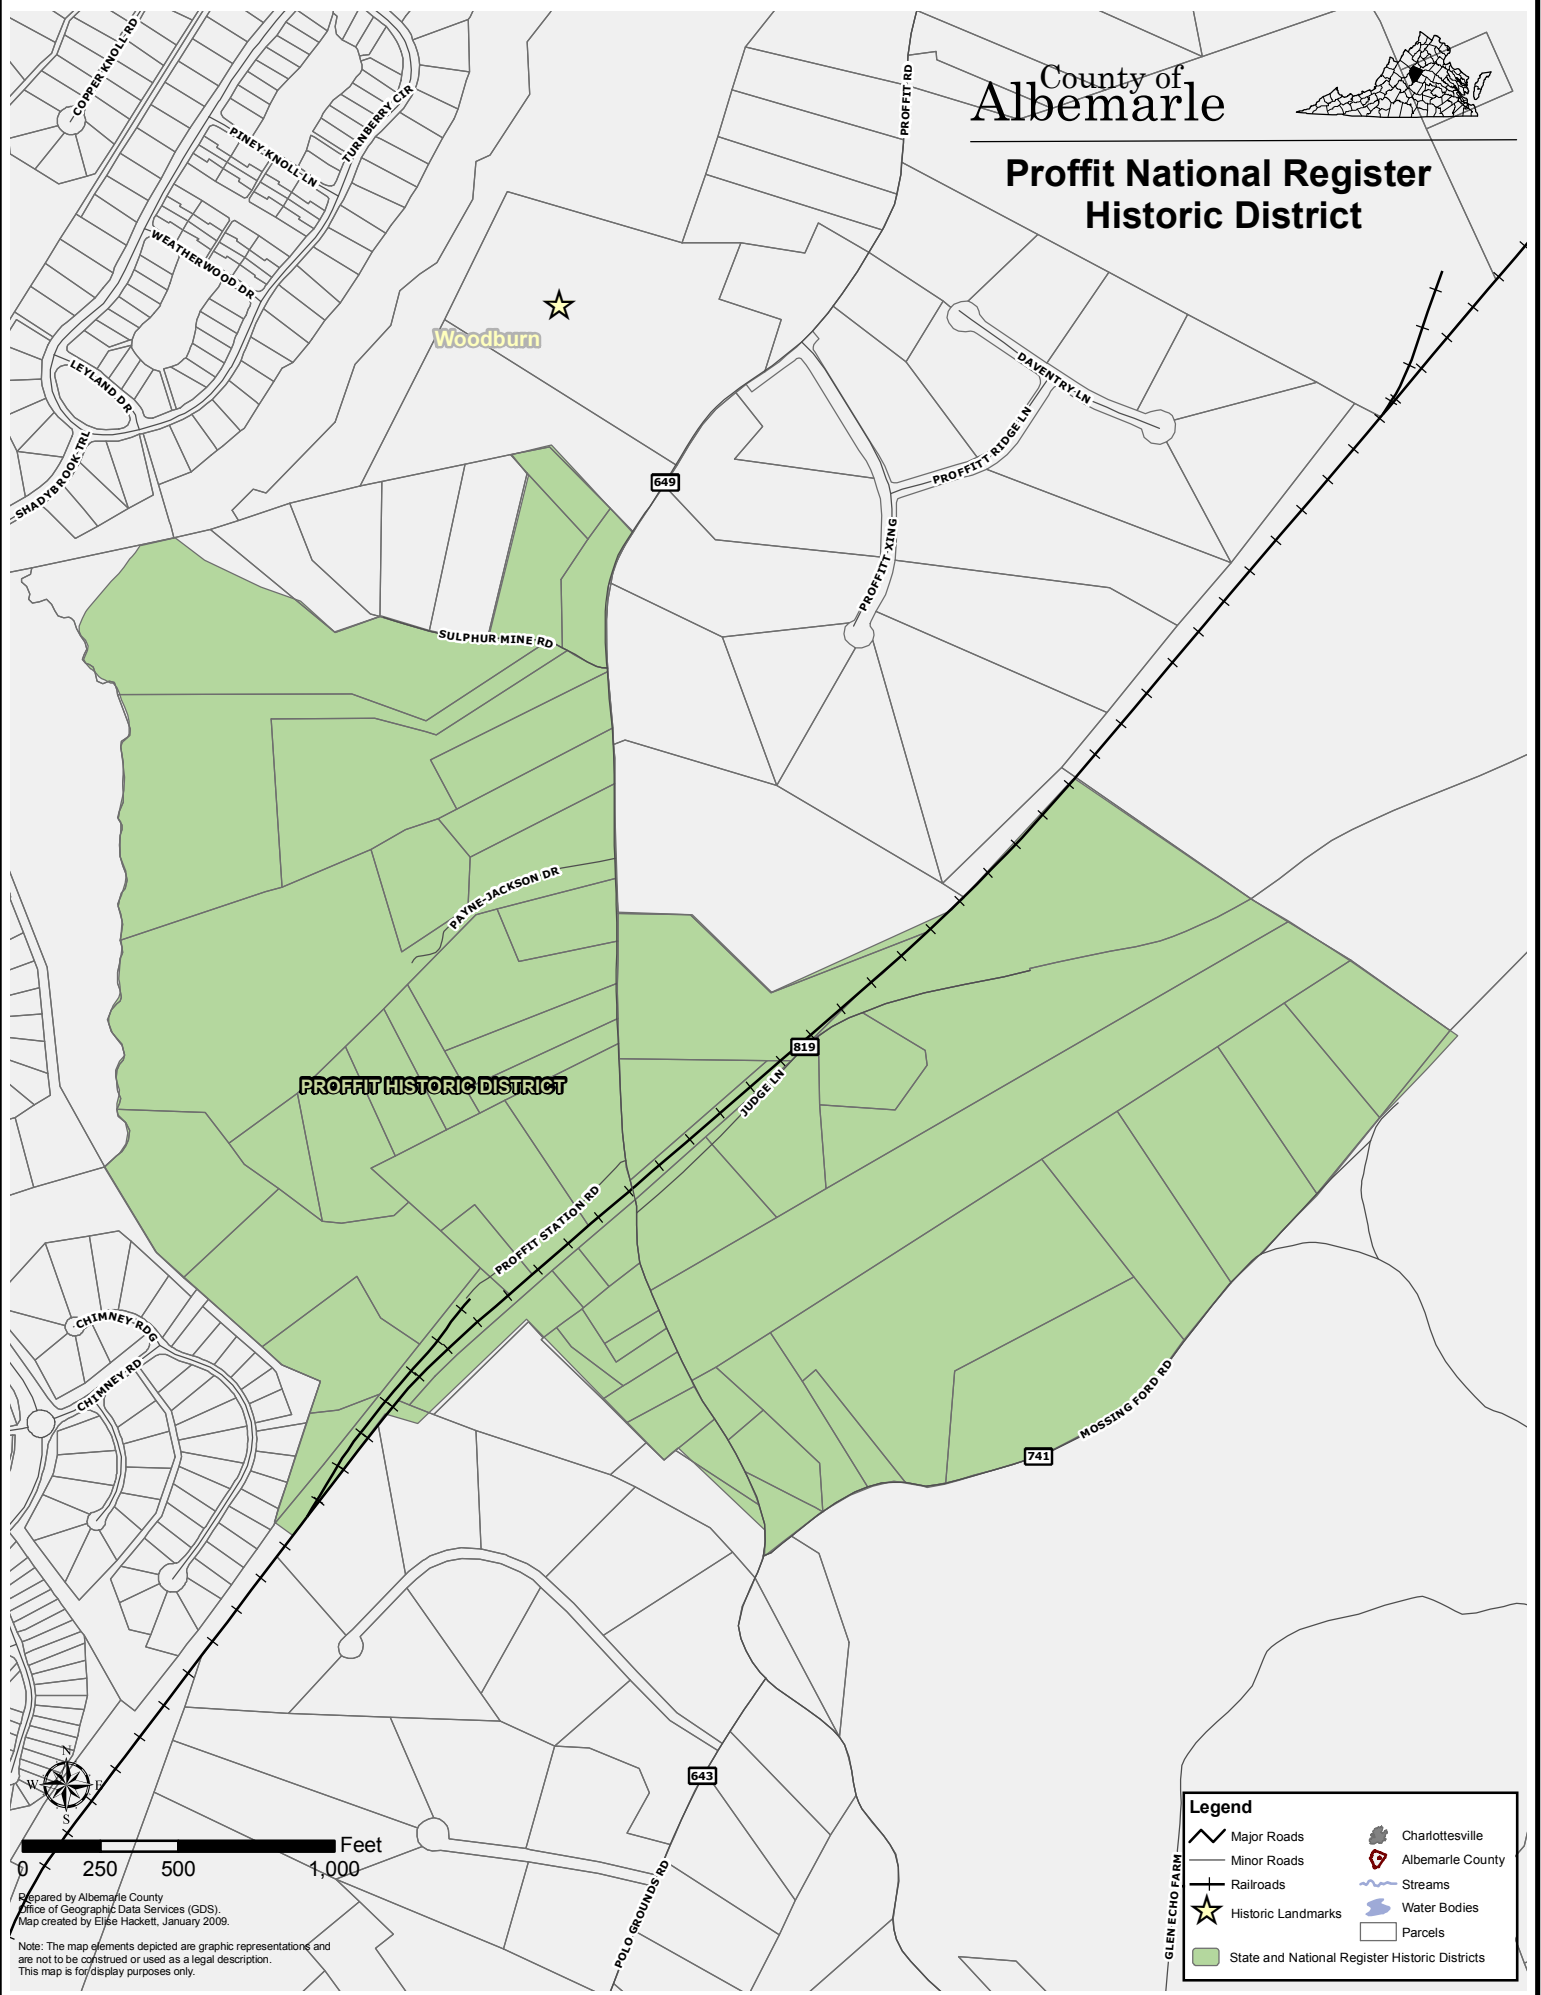

**Proffitt National Register
Historic District**

PROFFITT HISTORIC DISTRICT

Woodburn

Legend

	Major Roads		Charlottesville
	Minor Roads		Albemarle County
	Railroads		Streams
	Historic Landmarks		Water Bodies
	State and National Register Historic Districts		Parcels