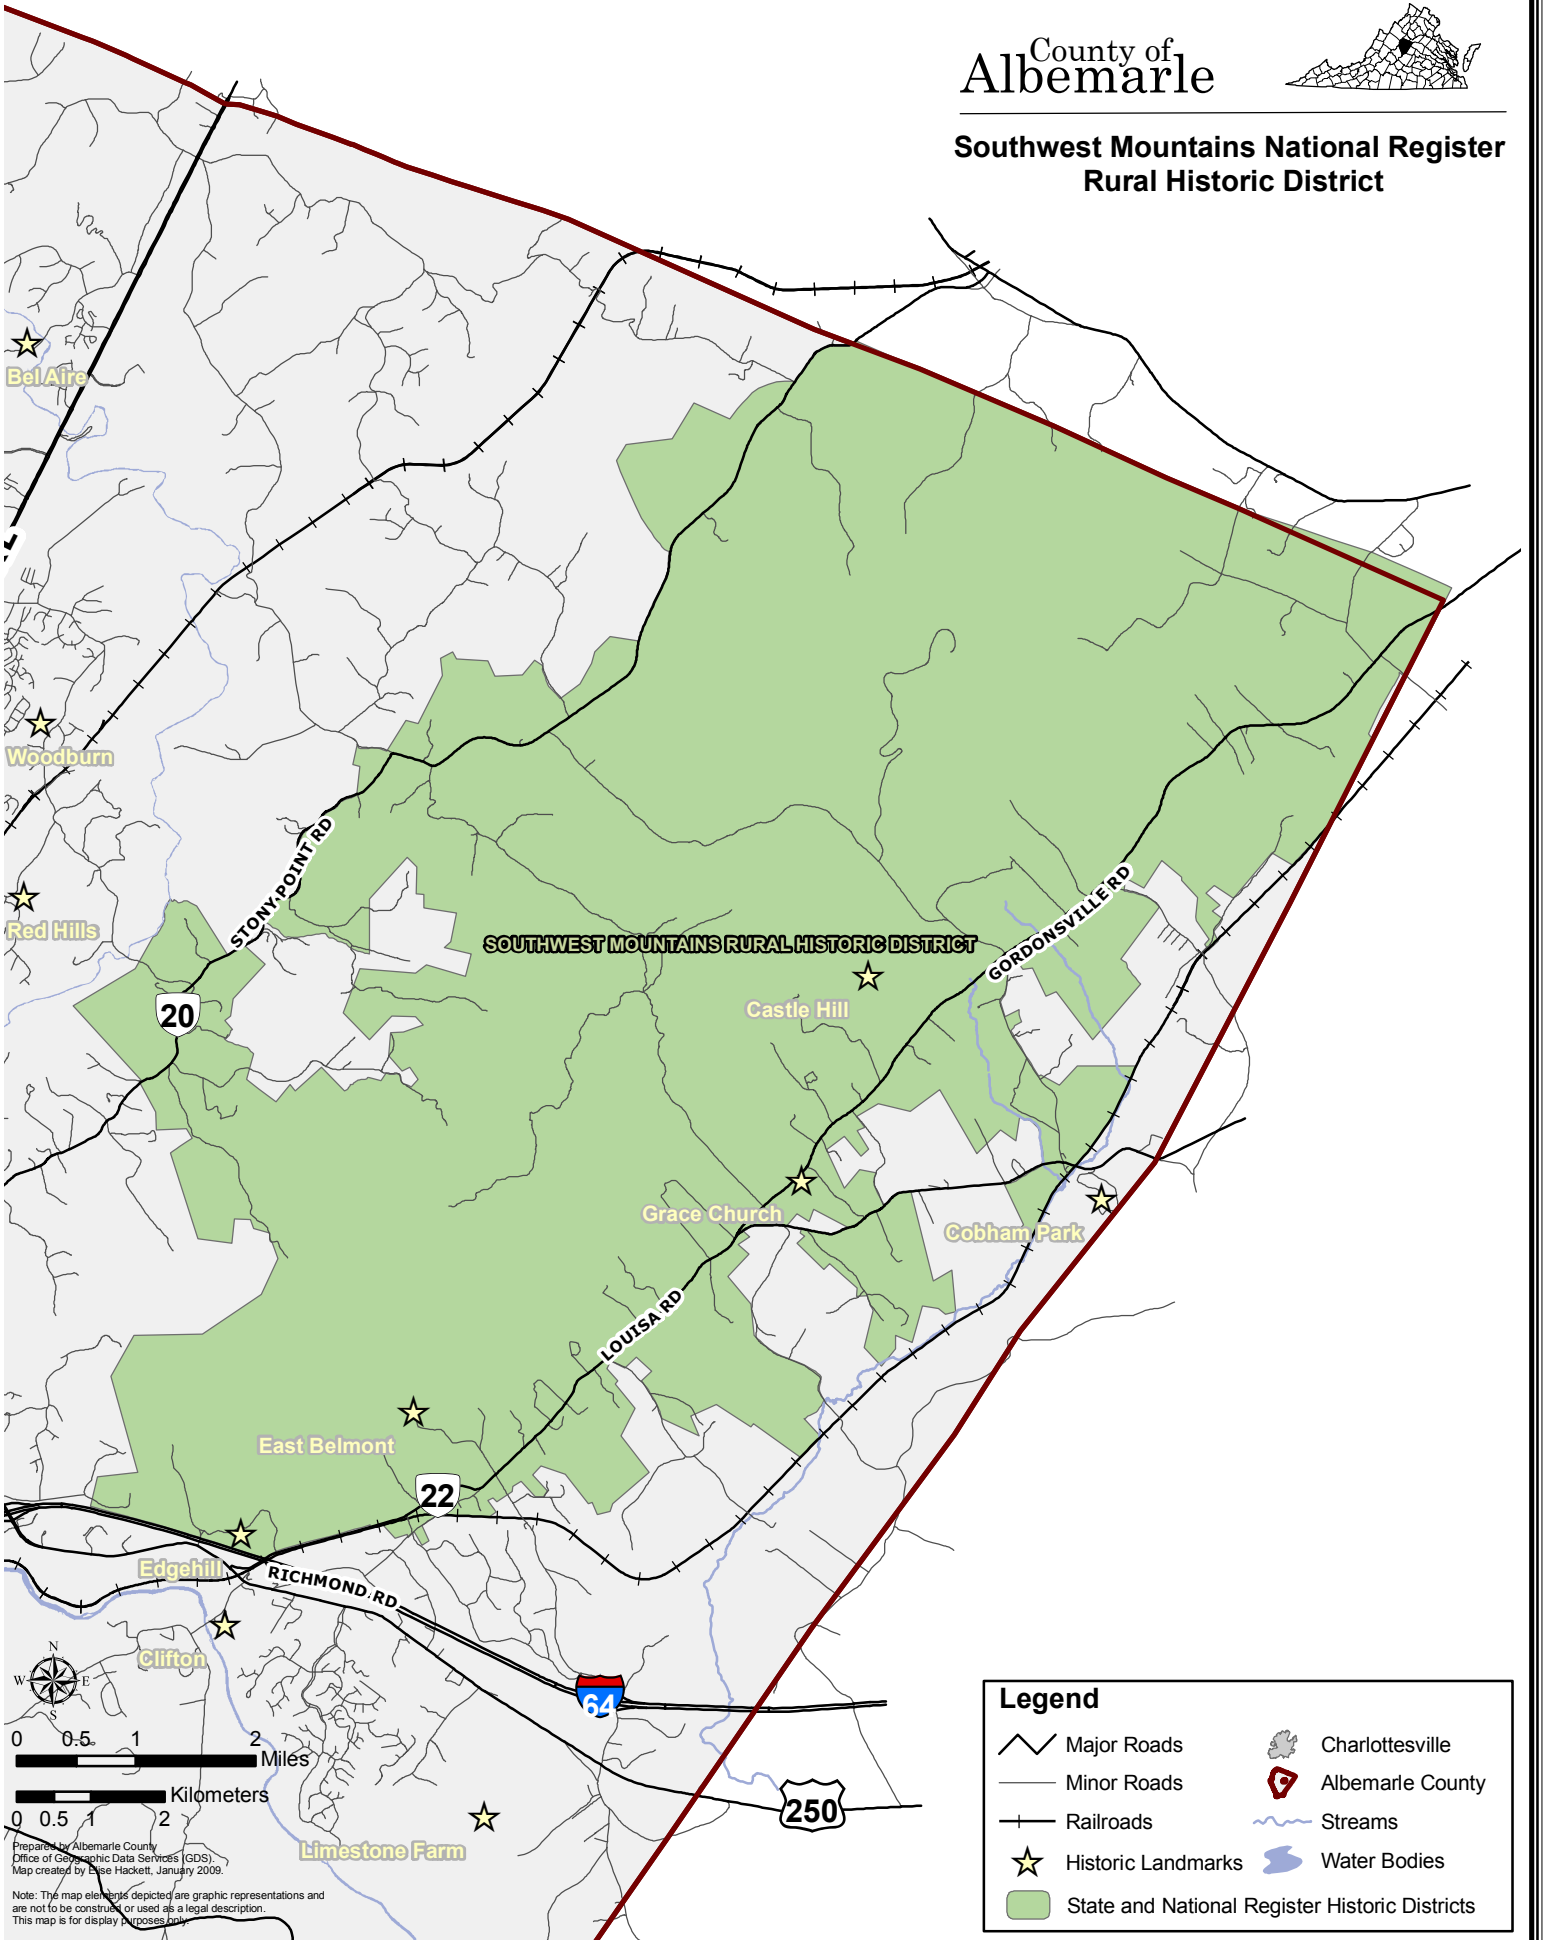

**Southwest Mountains National Register
Rural Historic District**

Legend

	Major Roads		Charlottesville
	Minor Roads		Albemarle County
	Railroads		Streams
	Historic Landmarks		Water Bodies
	State and National Register Historic Districts