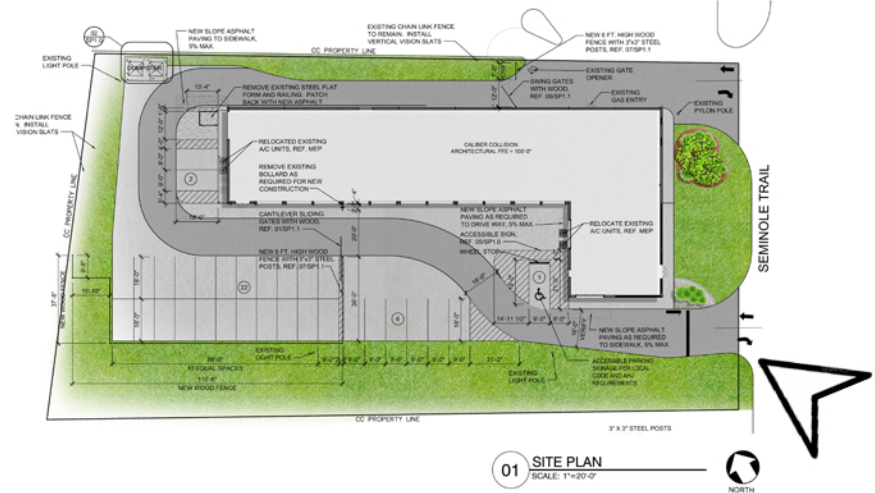

PROPOSED FACADE, FENCE AND LANDSCAPING

EXISTING SITE

ARCHITECT:
BRET FLORY
1913 GARDENGROVE COURT
PLANO, TX 75075
P: 972.467.9749

**CALIBER COLLISION
(BUILDING RENOVATION)
CHARLOTTEVILLE, VA**

DATE: 01/16/2021

PROJECT NUMBER: 20064

REVISIONS

NO DATE

NO	DATE

DRAWINGS ISSUED FOR:
PERMIT
SHEET NUMBER

PROPOSED
SITE PERSPECTIVE