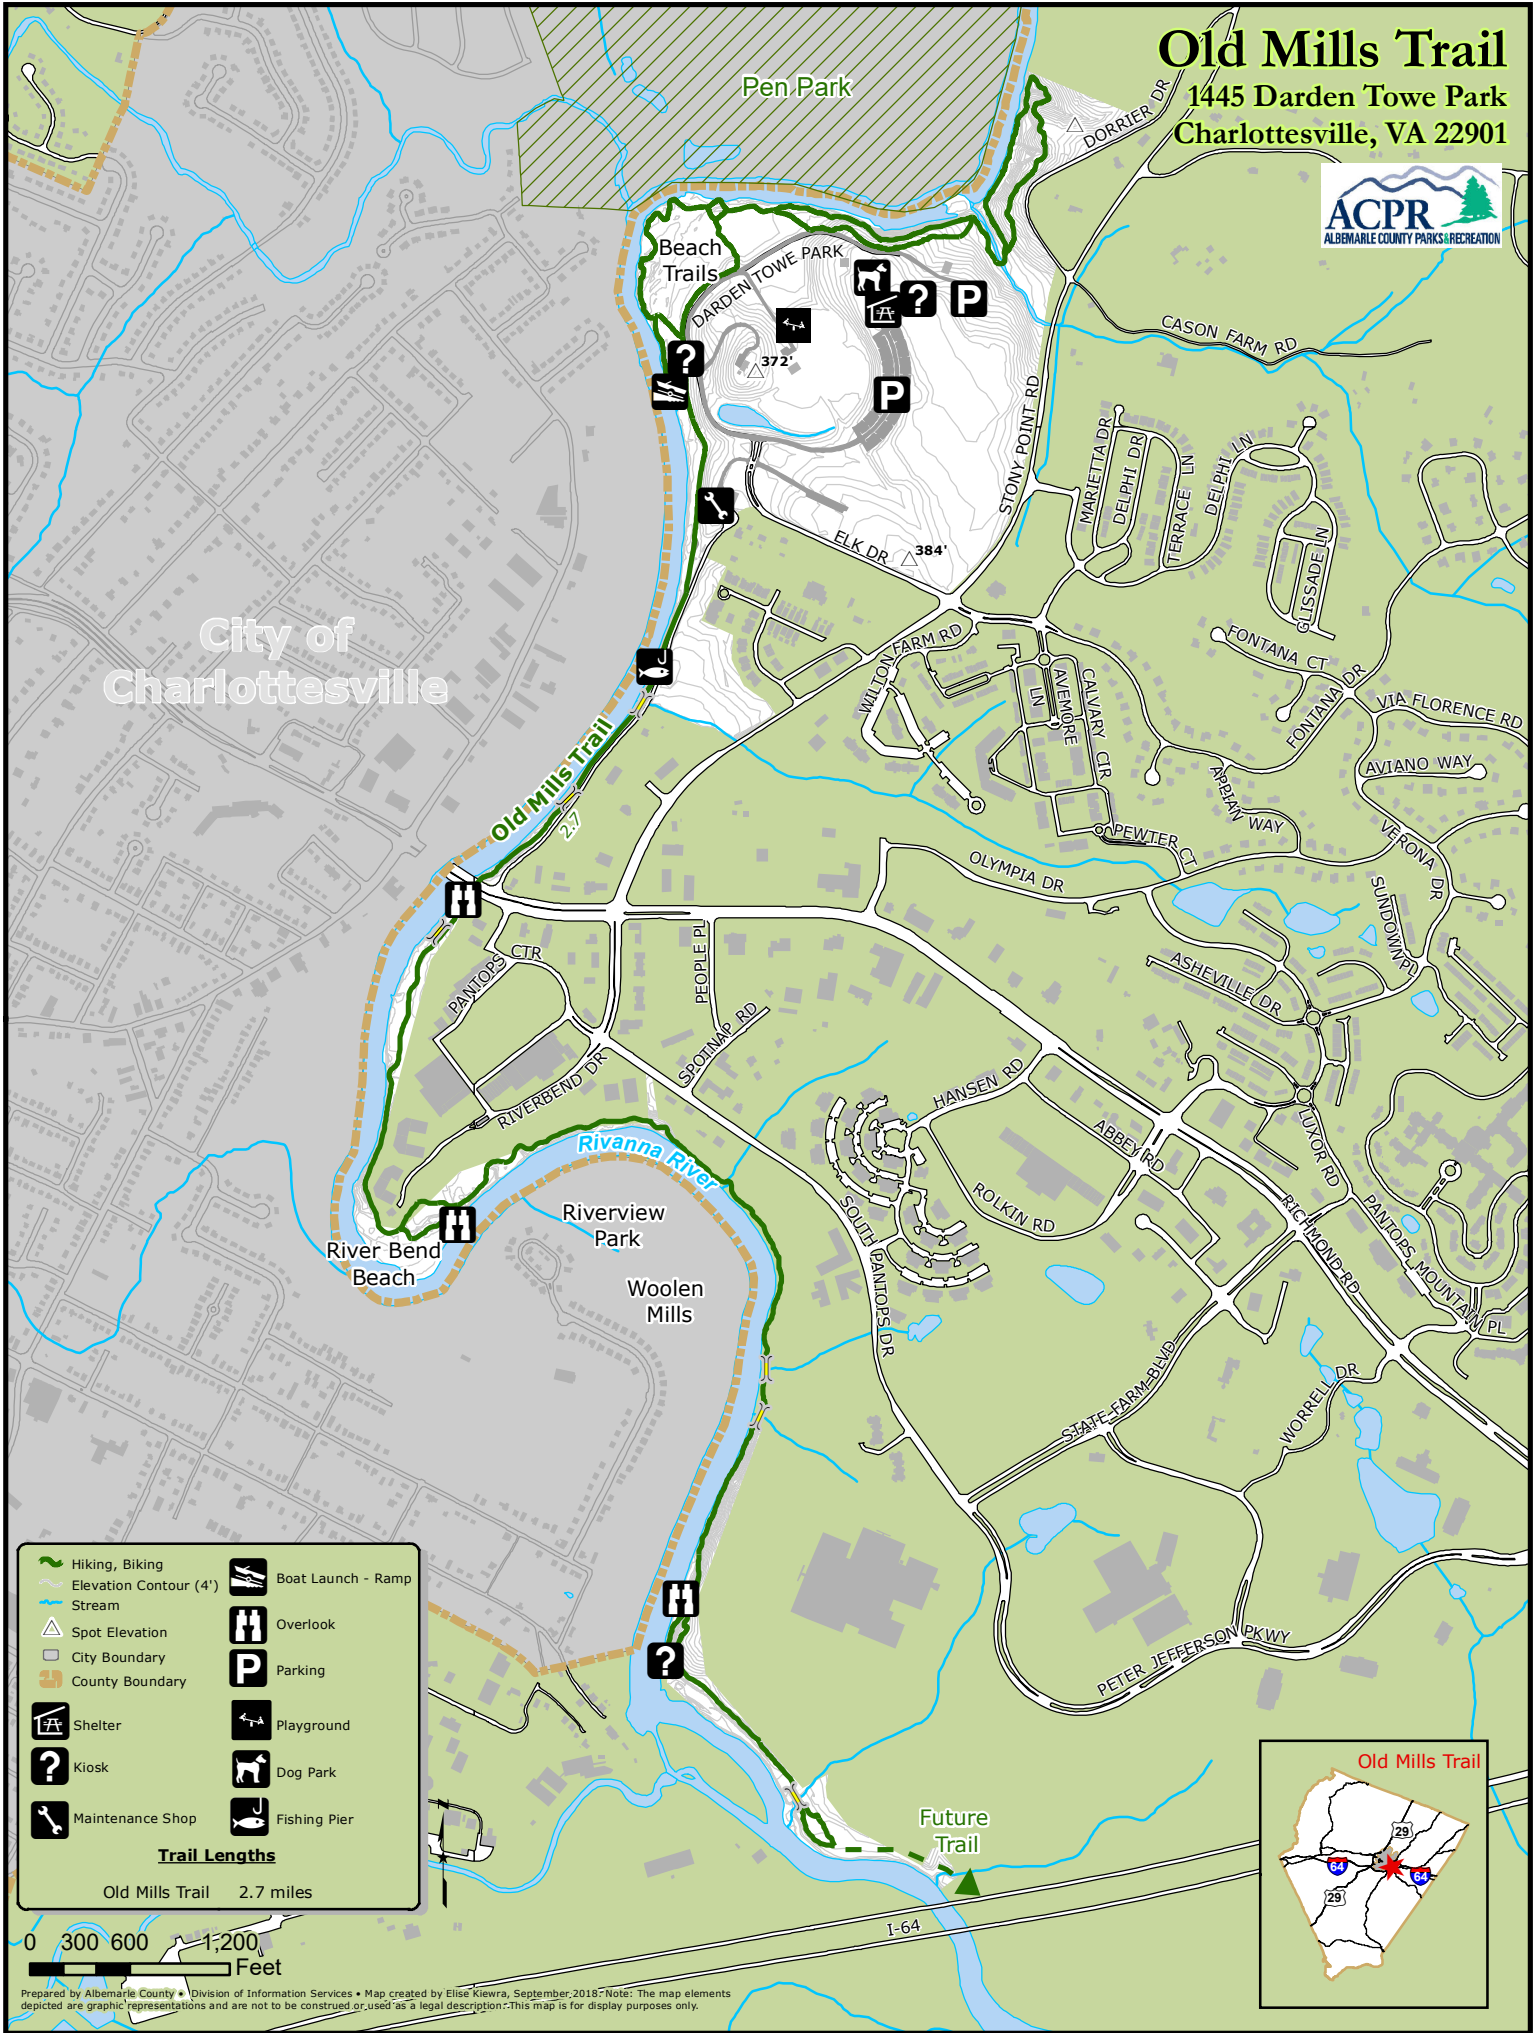

Old Mills Trail

1445 Darden Towe Park
Charlottesville, VA 22901

City of
Charlottesville

Pen Park

Beach Trails
DARDEN TOWE PARK

Old Mills Trail
2.7

River Bend Beach

Rivanna River

Riverview Park

Woolen Mills

Future Trail

I-64

	Hiking, Biking		Boat Launch - Ramp
	Elevation Contour (4')		Overlook
	Stream		Parking
	Spot Elevation		Shelter
	City Boundary		Playground
	County Boundary		Dog Park
			Kiosk
			Maintenance Shop
			Fishing Pier

Trail Lengths

Old Mills Trail 2.7 miles